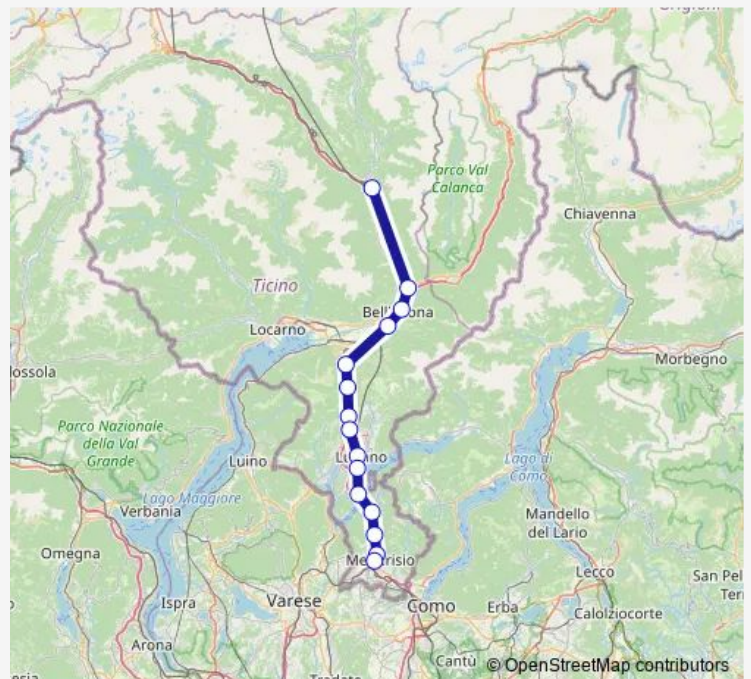

Direction

Biasca — Mendrisio

15 stops

[Open route schedule](#)

- Biasca
- Castione-Arbedo
- Bellinzona
- Giubiasco
- Rivera-Bironico
- Mezzovico
- Taverne-Torricella
- Lamone-Cadempino
- Lugano
- Paradiso
- Melide
- Maroggia-Melano
- Capolago-Riva S. Vitale
- Mendrisio S. Martino
- Mendrisio

Route schedule

Biasca — Mendrisio

Monday	05:15
Tuesday	05:15
Wednesday	05:15
Thursday	05:15
Friday	05:15
Saturday	05:15
Sunday	—

Route info

Direction: Biasca

Stops: 15

Trip Duration: 1 hour 12 min

Direction

Biasca — Mendrisio

15 stops

[Open route schedule](#)

Biasca

Castione-Arbedo

Bellinzona

Giubiasco

Rivera-Bironico