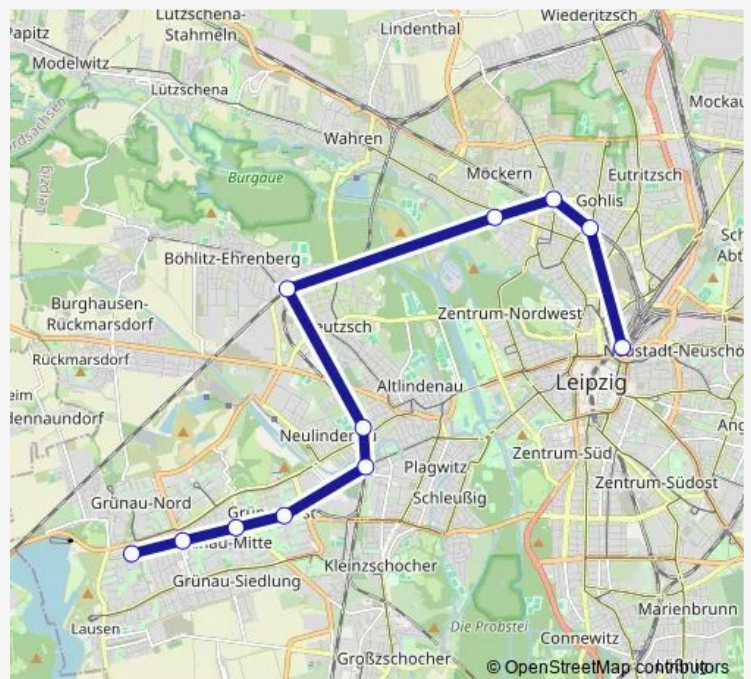

Suburban Railway S10 S-Bahn S10

[Go to website](#)

Direction

Leipzig Hbf — Leipzig Miltitzer Allee

11 stops

[Open route schedule](#)

Leipzig Hbf

Leipzig-Gohlis

Leipzig Miltitzer Allee

Route schedule

Leipzig Hbf — Leipzig Miltitzer Allee

Monday 06:28-18:58

Tuesday 06:28-18:58

Wednesday 06:28-18:58

Thursday 06:28-18:58

Friday 06:28-18:58

Saturday —

Sunday —

Route info

Direction: Leipzig Hbf

Stops: 11

Trip Duration: 0 hour 25 min

■ S10 — S-Bahn S10

BusMaps

Direction

Leipzig Miltitzer Allee — Leipzig Hbf

11 stops

[Open route schedule](#)

Leipzig Miltitzer Allee

Leipzig Karlsruher Str

Leipzig Allee-Center

Leipzig Grünauer Allee