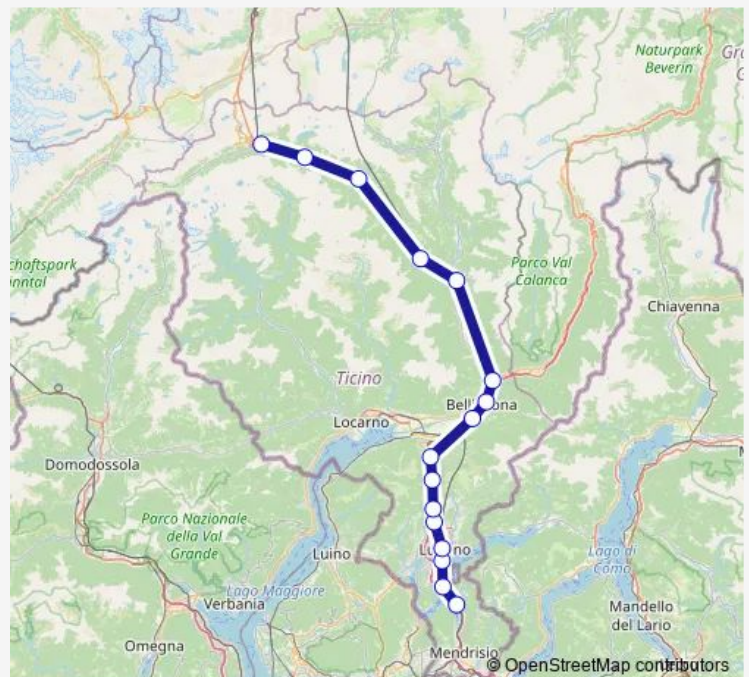

### Route schedule

Maroggia-Melano — Airolo

Monday 04:19

Tuesday —

Wednesday —

Thursday —

Friday —

Saturday —

### Route info

Direction: Maroggia-Melano

Stops: 16

Trip Duration: 1 hour 48 min

S10 Rail time schedules and route maps are available in an offline PDF at [busmaps.com](https://busmaps.com). Use the [busmaps.com](https://busmaps.com) website to see live bus times, train schedule or subway schedule, and step-by-step directions for all public transit in Bellinzona