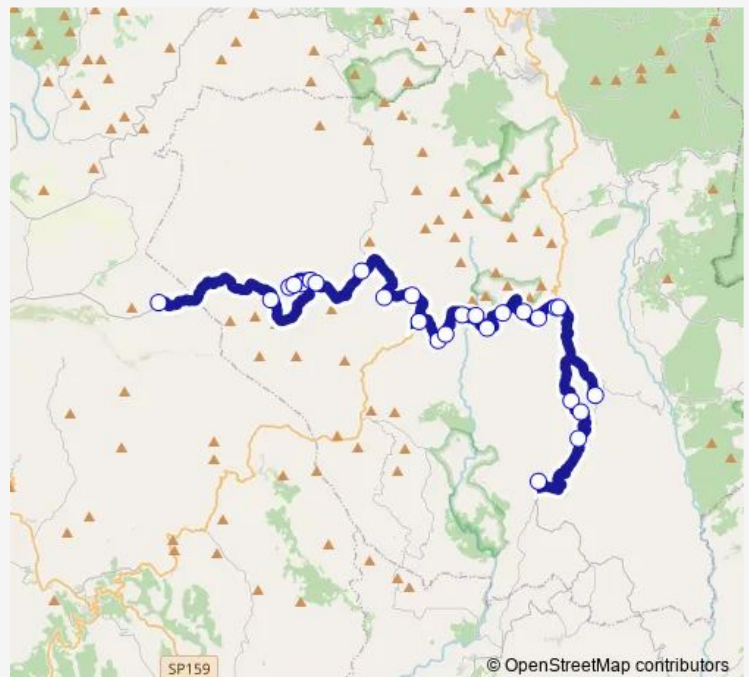

Saturday 06:05-13:30

Sunday —

Route info

Direction: Grosseto F.S.

Stops: 34

Trip Duration: 0 hour 42 min

6/G — Semproniano-Grosseto

BusMaps

Istia Ponte

Bivio Grancia

La Vignina

Chessa

Km 0+100

Km 1+960

Molino Trasubbie

Arcille