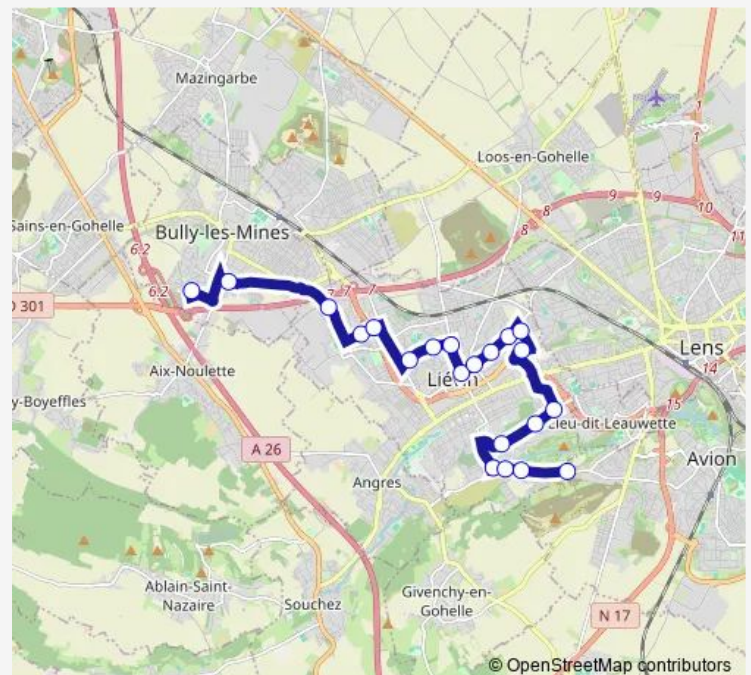

Rue Piette

Cap Liévin

Rue Thiers

Garenes

Four à Chaux

Marionnettes

Fond d'Anglet

Petits Bois

Val de Souchez

Route schedule

Lycée L.Lagrange — Val de Souchez

Monday	17:40
Tuesday	17:40
Wednesday	12:40
Thursday	17:40
Friday	17:40
Saturday	—
Sunday	—

Route info

Direction: Lycée L.Lagrange

Stops: 21

Trip Duration: 0 hour 33 min

Direction

Val de Souchez — Lycée L.Lagrange

21 stops

[Open route schedule](#)

Val de Souchez

Petits Bois

Fond d'Anglet

Marionnettes

Saturday —

Sunday —

Route info

Direction: Val de Souchez

Stops: 21

Trip Duration: 0 hour 33 min

1803 Bus time schedules and route maps are available in an offline PDF at busmaps.com. Use the busmaps.com website to see live bus times, train schedule or subway schedule, and step-by-step directions for all public transit in Lens