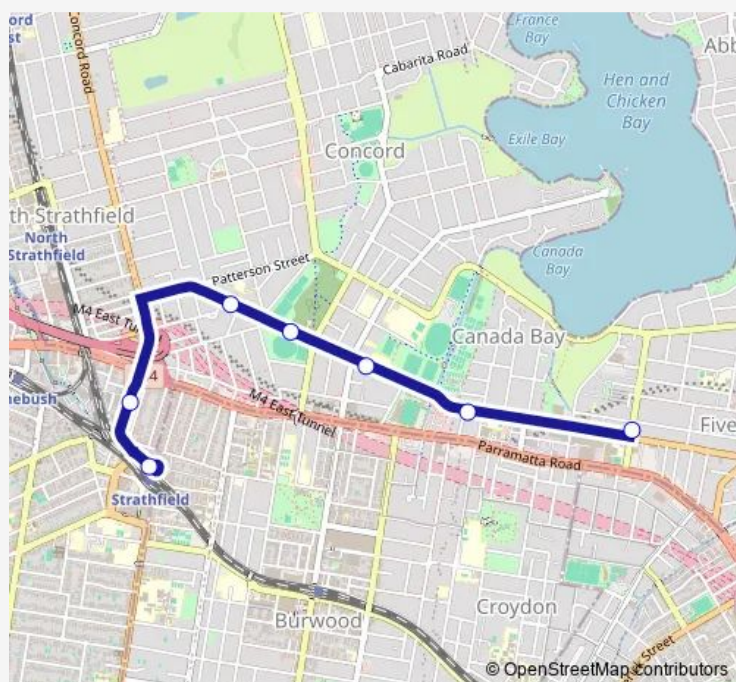

School Bus 568s Rosebank College to Strathfield Station

[Go to website](#)

Direction

Harris Rd Before Queens Rd — Strathfield Station, Everton Rd, Stand C

7 stops

[Open route schedule](#)

Harris Rd Before Queens Rd

Queens Rd At Taylor St

Gipps St Opp Concord Community Centre

Goddard Park, Gipps St

Gipps St At Leigh Av

Leicester Av After Parramatta Rd

Strathfield Station, Everton Rd, Stand C

Route schedule

Harris Rd Before Queens Rd — Strathfield Station, Everton Rd, Stand C

Monday	15:25
Tuesday	15:25
Wednesday	15:25
Thursday	14:48-14:50
Friday	—
Saturday	—
Sunday	—

Route info

Direction: Harris Rd Before Queens Rd

Stops: 7

Trip Duration: 0 hour 11 min

568s — Rosebank College to Strathfield Station

Direction

Strathfield Station, Everton Rd, Stand C — Harris Rd Before Queens Rd

11 stops

[Open route schedule](#)

Strathfield Station, Everton Rd, Stand C

Cooper St At Roberts St

Cooper St At Philip St

Cooper St At Wentworth Rd