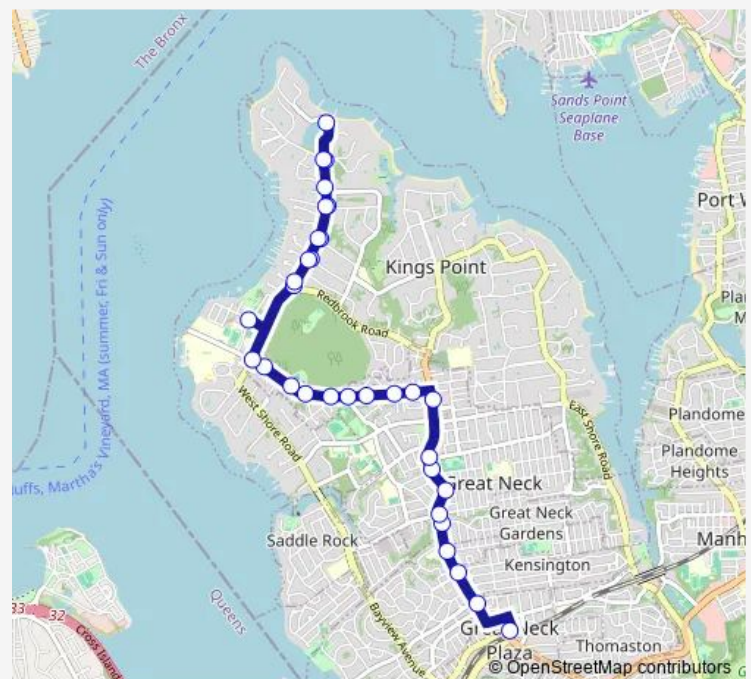

Steamboad Rd & Kings Place

Kings Point Rd / Steamboat

Kings Point Rd + Red Brook Rd

Kings Point Rd + Tideway

Route schedule

Great Neck Sta / North — Step Stone Ln / Sunset Rd

Monday 06:12-22:07

Tuesday 06:12-22:07

Wednesday 06:12-22:07

Thursday 06:12-22:07

Friday 06:12-22:07

Saturday 06:28-21:45

Sunday 06:28-21:45

Route info

Direction: Great Neck Sta / North

Stops: 32

Trip Duration: 0 hour 25 min

n58 — Middle Neck Rd / Steamboat Rd

Kings Point Rd + Cherry La

Kings Point Rd + Farmers Rd

Kings Point Rd + Dock La.

Kings Point Rd Loop

Kings Point Rd + Pond Rd.

Kings Point Rd + Hamptworth Dr.

Kings Point Rd Opp Farmers Rd

Kings Point Rd Opp Cherry Ln.

Kings Point Rd + Tideway

Kings Point Rd + Soundview Ln.

Step Stone Ln / Sunset Rd

Direction

Steamboat Rd / Step Stone — Great Neck Sta / North

32 stops