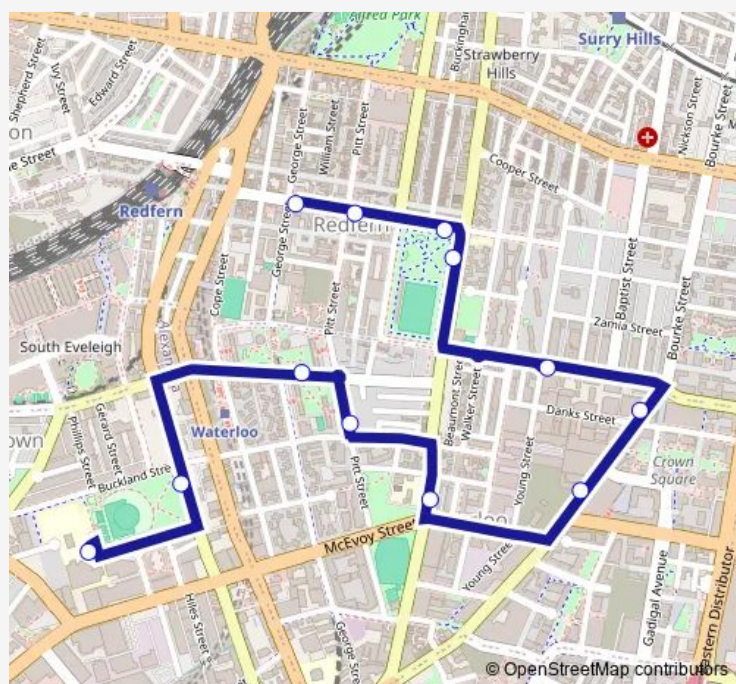

Redfern St At George St

### Route schedule

Alexandria Park Community School, Park St — Redfern St At George St

Monday	15:11
Tuesday	15:11
Wednesday	15:11
Thursday	15:11
Friday	15:11
Saturday	—
Sunday	—

### Route info

Direction: Alexandria Park Community School, Park St

Stops: 12

Trip Duration: 0 hour 22 min

## Direction

Redfern St After Regent St — Alexandria Park Community School, Park St

13 stops

[Open route schedule](#)

Redfern St After Regent St

Redfern St At Pitt St

Elizabeth St Opp Redfern Park

Elizabeth St Before Phillip St