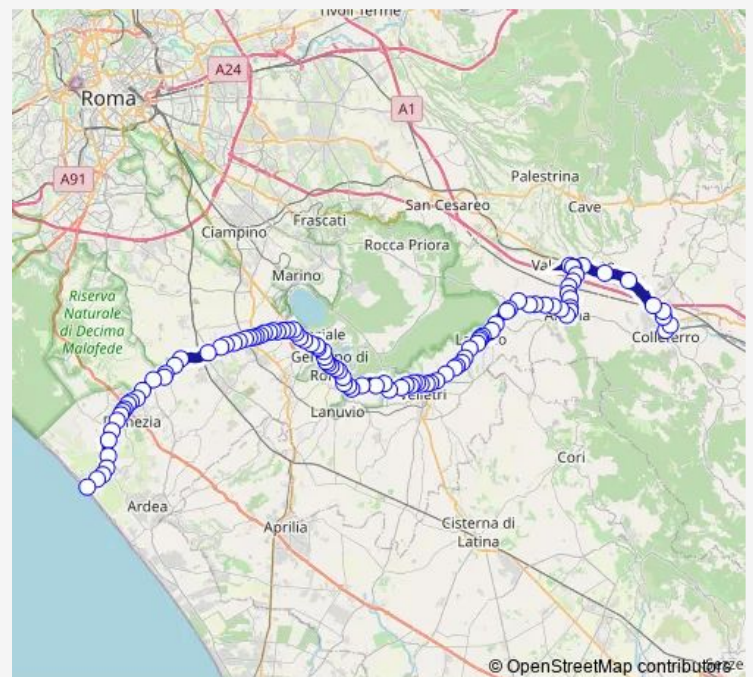

### Route schedule

Colferro | Largo Oberdan # f4935 — Torvaianica | Piazza Italia # f12475

Monday 14:10

Tuesday 14:10

Wednesday 14:10

Thursday 14:10

Friday 14:10

Saturday —

### Route info

Direction: Colferro | Largo Oberdan # f4935

Stops: 106

Trip Duration: 2 hour 6 min

Artena | Via Ariana Via Velletri # f13704

Artena | Via Ariana Via Pettirossi # f13705

Artena | Via Ariana Contrada Colle Fiori # f13706