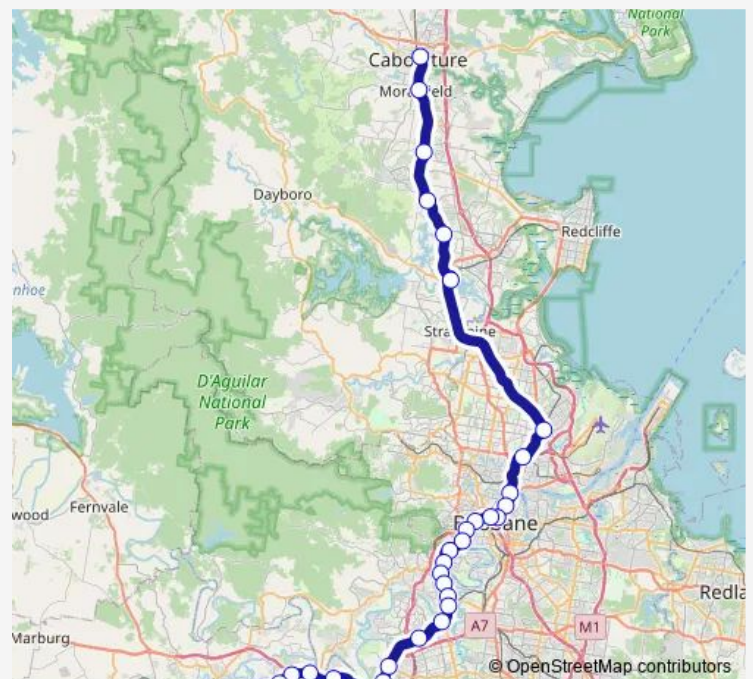

Thursday —

Friday

08:05-13:35

Saturday —

Sunday —

Route info

Direction: Caboolture station, platform 3

Stops: 34

Trip Duration: 1 hour 51 min

CAIP — Caboolture line - Ipswich line

Oxley station, platform 1

Darra station, platform 1

Wacol station, platform 1

Gailes station, platform 1

Goodna station, platform 2

Redbank station, platform 1

Riverview station, platform 2

Dinmore station, platform 1

Ebbw Vale station, platform 1

Bundamba station, platform 1

Booval station, platform 1

East Ipswich station, platform 1

Ipswich station, platform 3

Direction

Caboolture station, platform 2 — Eagle Junction station, platform 3

8 stops

[Open route schedule](#)

Caboolture station, platform 2

Morayfield station, platform 1

Burpengary station, platform 1

Narangba station, platform 1