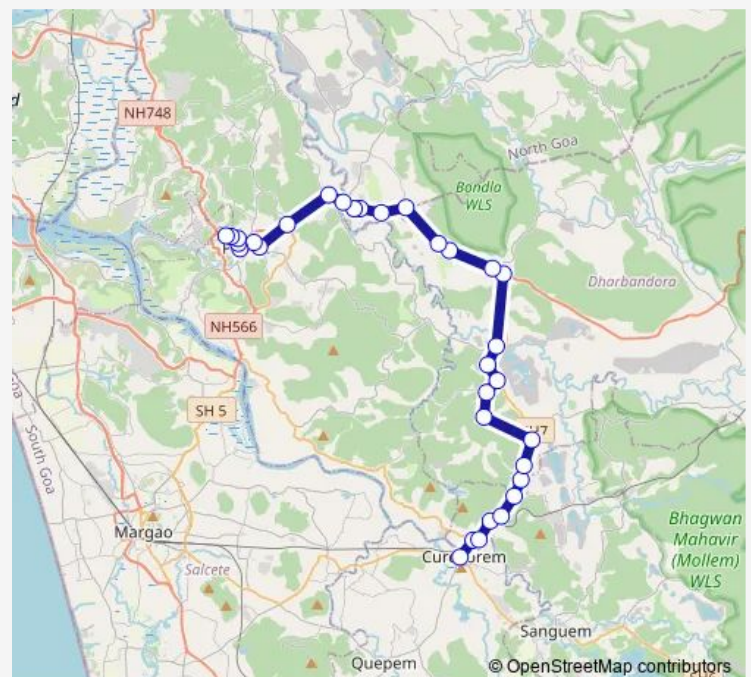

Thursday 13:30

Friday 13:30

Saturday 13:30

Sunday 13:30

Route info

Direction: Ponda KTC Bus Stand

Stops: 32

Trip Duration: 1 hour 5 min