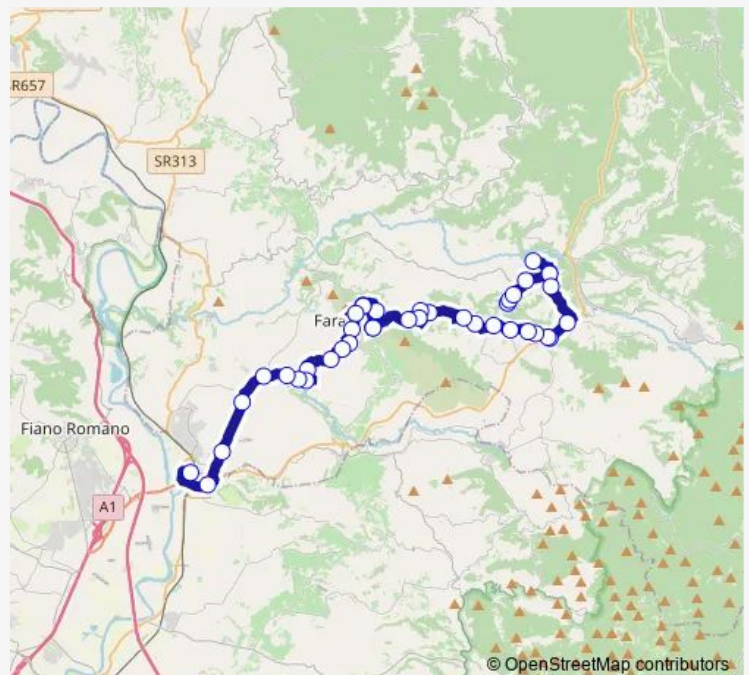

Route schedule

Poggio Nativo | Piazzale Roma # f9851 — Montelibretti | Stazione FS # f9958

Monday	16:35
Tuesday	16:35
Wednesday	16:35
Thursday	16:35
Friday	16:35
Saturday	—
Sunday	—

Route info

Direction: Poggio Nativo | Piazzale Roma # f9851

Stops: 40

Trip Duration: 0 hour 58 min

Poggio Nativo - Passo Corese # PI702a

Fara Sabina | Via Farnese Via Farfa # f10005

Fara Sabina | Cimitero # f9936

Fara Sabina | Via Rieti Via Villini # f9937

Fara Sabina | Via Rieti Via Villini # f9941