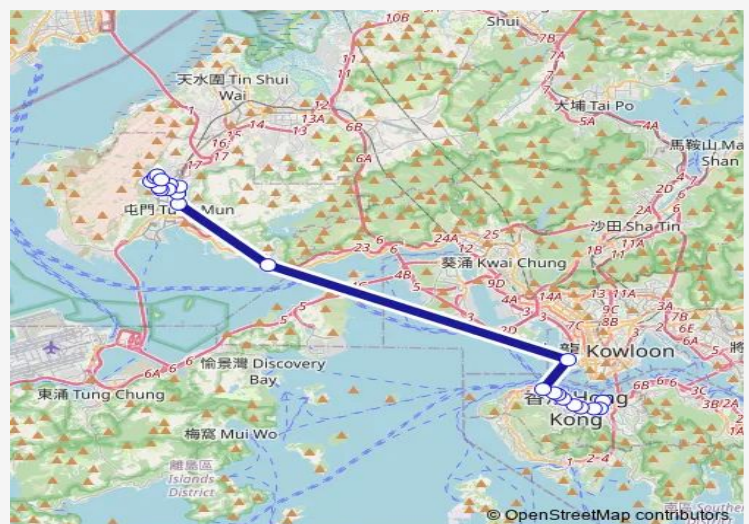

[Ctb] LI Yuen Street East, DES Voeux Road Central[[Kmb+Ctb] LI Yuen Street East/
LI Yuen Street East, DES Voeux Road Central[[Kmb] LI Yuen Street East

[Ctb] Wing KUT Street, DES Voeux Road Central[[Kmb+Ctb] Wing KUT Street/
Wing KUT Street, DES Voeux Road Central[[Kmb] Wing KUT Street

[Ctb] MAN WA Lane, DES Voeux Road Central[[Kmb+Ctb] MAN WA Lane/
Man WA Lane, DES Voeux Road Central[[Kmb] MAN WA Lane

[Ctb] Queen Street, Connaught Road West[[Kmb+Ctb] Queen Street/
Queen Street, Connaught Road West[[Kmb] Queen Street

[Ctb] Western Harbour Crossing BUS-BUS Interchange[[Kmb+Ctb] Western Harbour Tunnel

Route schedule

[Ctb] Exhibition Centre Station[[Kmb+Ctb] Exhibition Centre Station BUS Terminus/
Exhibition Centre Station[[Kmb] Exhibition Centre Station BUS Terminus[[Xb] Exhibition Centre Station Public Transport Interchange — [Kmb] KIN Sang BUS Terminus

Monday	01:25
Tuesday	01:25
Wednesday	01:25
Thursday	01:25
Friday	01:25
Saturday	01:25
Sunday	01:25

Route info

Direction: [Ctb] Exhibition Centre Station[[Kmb+Ctb] Exhibition Centre Station BUS Terminus/
Exhibition Centre Station[[Kmb] Exhibition Centre Station BUS Terminus[[Xb] Exhibition Centre Station Public Transport Interchange

Stops: 22

Trip Duration: 1 hour 16 min

■ N960 — Tuen MUN (KIN Sang Estate) - WAN Chai (Exhibition Centre Station)