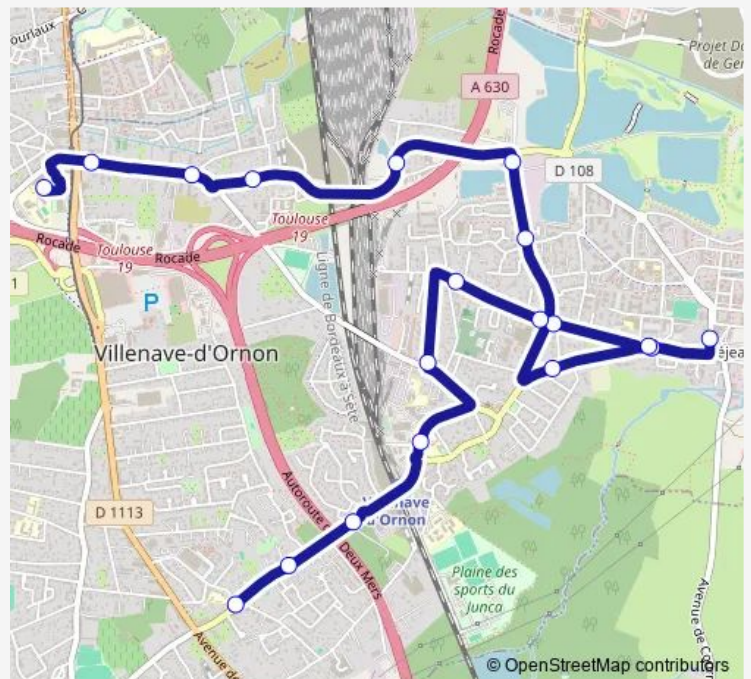

Collège Pont de la Maye — Coin

Monday	16:40
Tuesday	16:40
Wednesday	12:10
Thursday	16:40
Friday	16:40
Saturday	—
Sunday	—

Route info

Direction: Collège Pont de la Maye

Stops: 19

Trip Duration: 0 hour 40 min

Direction

Coin — Collège Pont de la Maye

19 stops

[Open route schedule](#)

Coin

Les Finances

La Hontan

Maréchal Foch