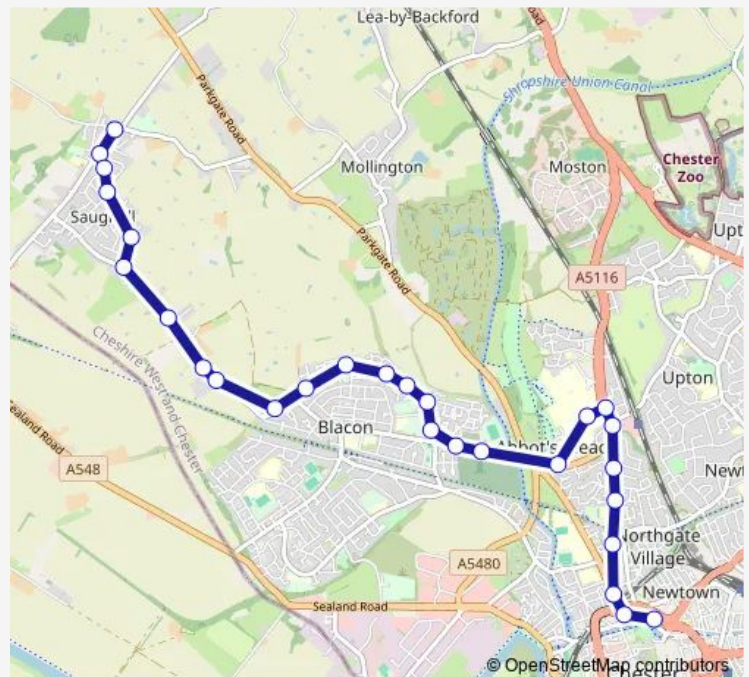

The Little Owl

Main Entrance

Countess Hospital

Route schedule

Lodge Lane Terminus — Chester Bus Interchange

Monday 07:25-18:44

Tuesday 07:25-18:44

Wednesday 07:25-18:44

Thursday 07:25-18:44

Friday 07:25-18:44

Saturday 07:25-18:44

Sunday 09:35-17:35

Route info

Direction: Lodge Lane Terminus

Stops: 28

Trip Duration: 0 hour 25 min

15A — Chester Bus Interchange - Saughall, Church Rd **BusMaps**

The Mill PH

Abbot's Drive

Waterloo Road

Abbot's Grange

Tudor Place

Delamere Street

Chester Bus Interchange

Waterloo Road

Abbot's Drive

Countess Hospital

Countess Roundabout

Maternity Wing

Main Entrance

Countess Hospital

The Little Owl