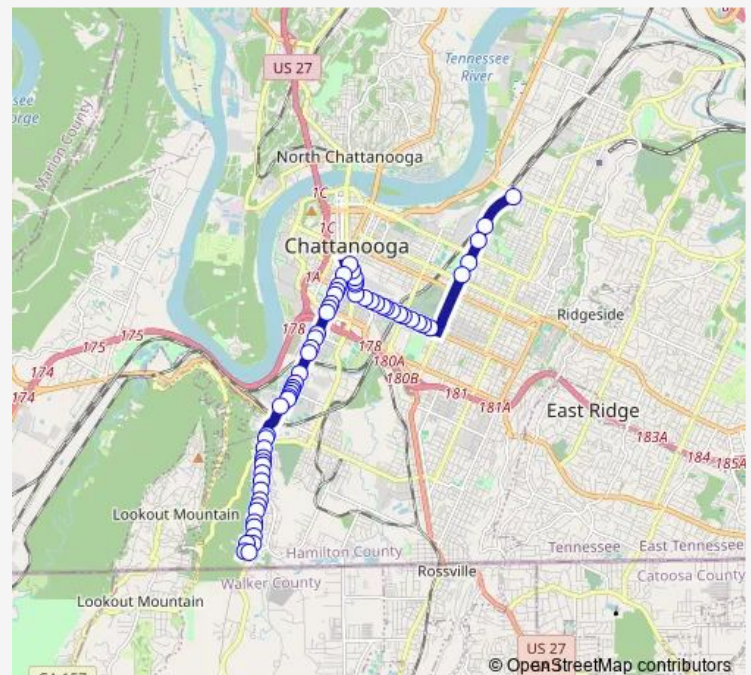

Thursday 08:25-19:15

Friday 08:25-19:15

Saturday 08:25-20:05

Sunday 08:25-19:15

Route info

Direction: 56th + ST Elmo Avenue

Stops: 36

Trip Duration: 0 hour 25 min

15a — St. Elmo/Incline

Broad & 28th1

Broad & 27th1

Broad & 26th1

Broad & 25th1

Broad & 21st1

Broad & 20th1

Broad & 19th1

Broad & 18th1

Broad & 17th1

Broad & 16th1

23rd + MAC Truck

Main + Cowart

Main + Williams

Main + Long

Market + Sps

Direction

56th + ST Elmo Avenue — Holtzclaw & Wilcox-0

44 stops

[Open route schedule](#)

56th + ST Elmo Avenue

St. Elmo & 55th1

St. Elmo & 54th1

St. Elmo & 53rd1