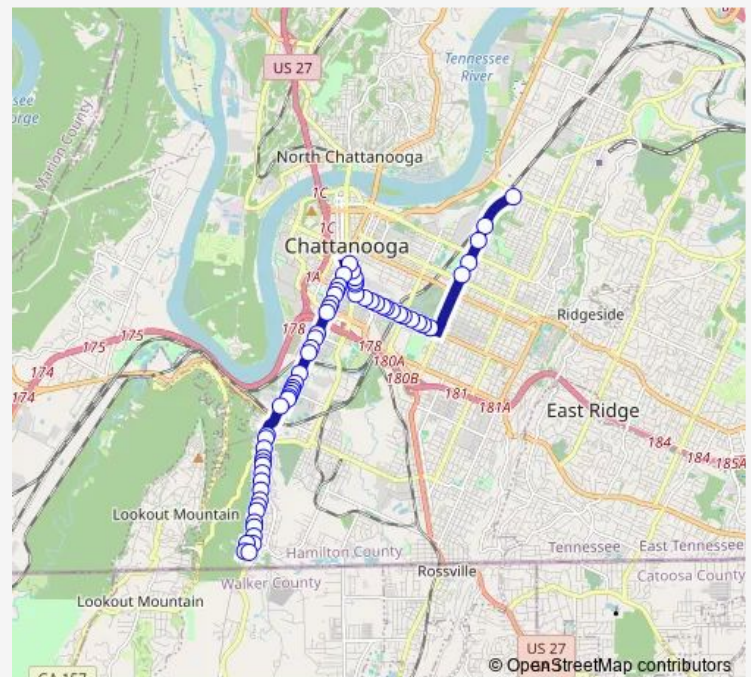

Market + Sps

Market & 14th1

Market + King

Route schedule

56th + ST Elmo Avenue — Holtzclaw & Wilcox-0

Monday 13:25-20:05

Tuesday 13:25-20:05

Wednesday 13:25-20:05

Thursday 13:25-20:05

Friday 13:25-20:05

Saturday —

Sunday 09:15-20:05

Route info

Direction: 56th + ST Elmo Avenue

Stops: 45

Trip Duration: 0 hour 25 min

15A — St. Elmo/Incline

BusMaps

10th + King

M.L.King Blvd + Douglas

M.L.King Blvd + University

M.L.King Blvd + Peeples

M.L.King Blvd + Palmetto

M.L.King Blvd + Magnolia

Route info

Direction: Holtzclaw & Wilson-1

Stops: 61

Trip Duration: 0 hour 25 min

Broad + 16th

Broad + 17th

Broad + 19th

Broad + 20th