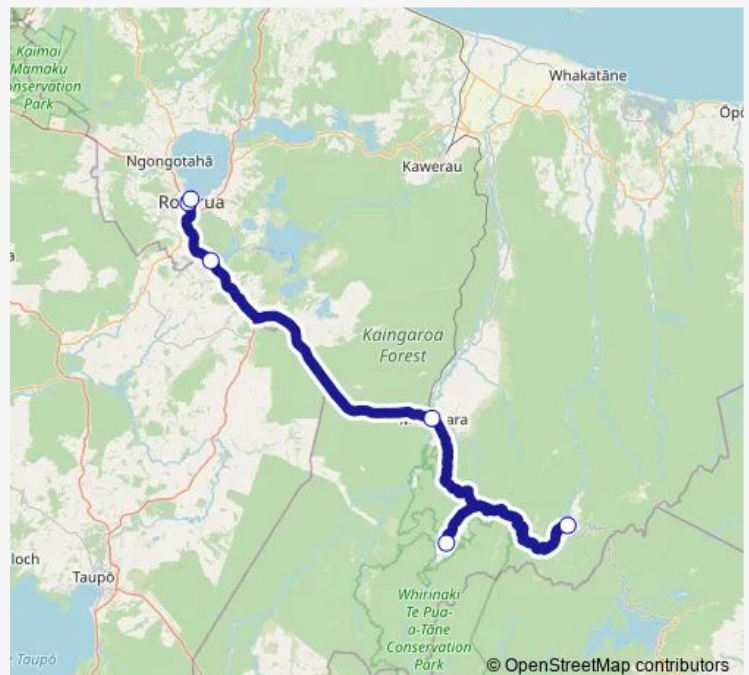

### Direction

Ruatahuna — Rotorua I-Site

6 stops

[Open route schedule](#)

Ruatahuna

Minginui

Murupara

SH5 - Opposite Tumunui Road

Rotorua Central Mall - South

Rotorua I-Site

### Route schedule

Ruatahuna — Rotorua I-Site

Monday —

Tuesday —

Wednesday —

Thursday —

Friday 08:05-15:45

Saturday —

### Route info

Direction: Ruatahuna

Stops: 6

Trip Duration: 2 hour 20 min

15a — Murupara - Rotorua plus Ruatahuna