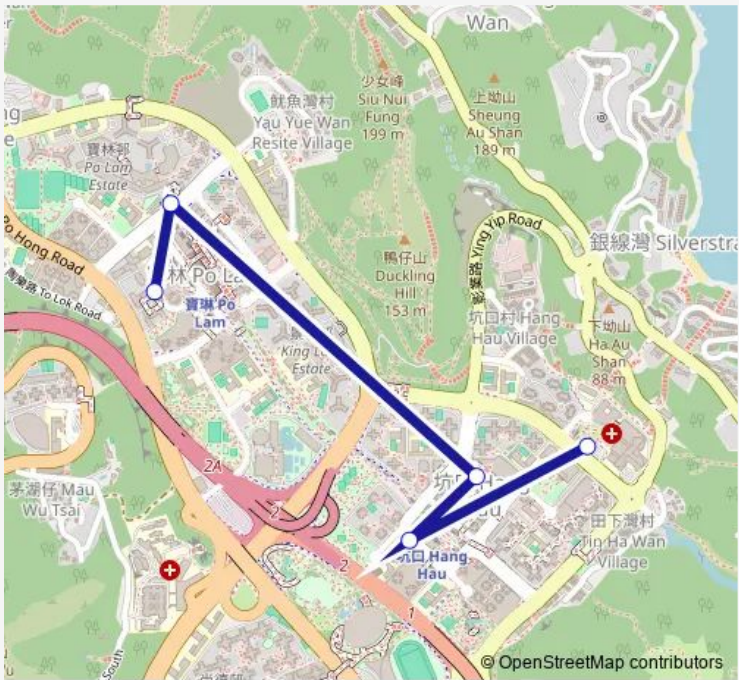

Bus 15a Hang HAU (North) - Verbena Heights

[Go to website](#)

Direction
 PO LAM Public Transport Interchange — PO Ning Lane,
 Near Tseung Kwan O Hospital

4 stops

[Open route schedule](#)

- PO LAM Public Transport Interchange
- PO LAM Road North, Opposite King MIN House, King LAM Estate
- PO Ning Road, Opposite HAU TAK Estate
- PO Ning Lane, Near Tseung Kwan O Hospital

Route schedule

PO LAM Public Transport Interchange — PO Ning Lane,
 Near Tseung Kwan O Hospital

Monday	12:50
Tuesday	12:50
Wednesday	12:50
Thursday	12:50
Friday	12:50
Saturday	12:50
Sunday	12:50

Route info

Direction: PO LAM Public Transport Interchange

Stops: 4

Trip Duration: 0 hour 5 min

15a — Hang HAU (North) - Verbena Heights **BusMaps**

Direction

PO Ning Lane, Near Tseung Kwan O Hospital — PO LAM Public Transport Interchange

Direction: PO Ning Lane, Near Tseung Kwan O Hospital

Stops: 5

Trip Duration: 0 hour 5 min

Direction

MAU TAI Road, Outside Block 2, Verbena Heights — Hang HAU (North) Public Transport Interchange

5 stops

[Open route schedule](#)