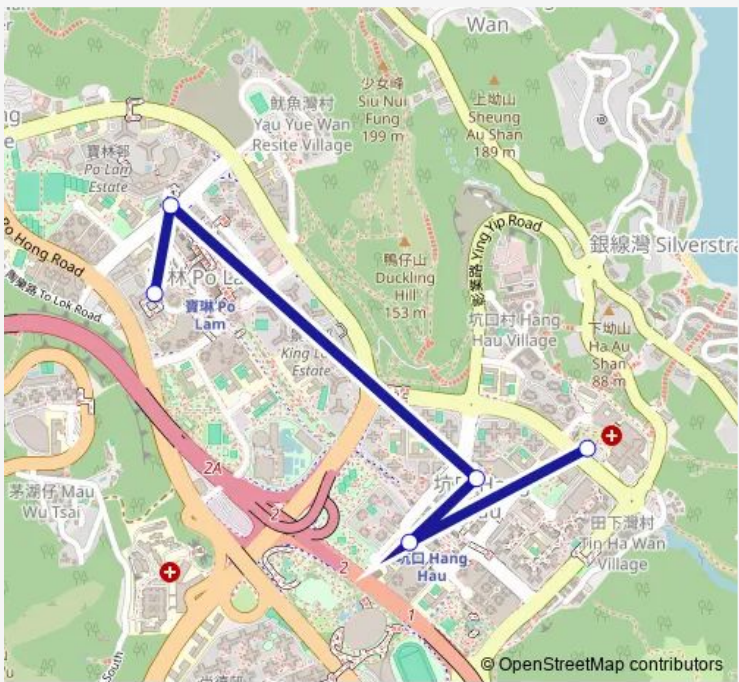

Bus 15A Hang HAU (North) - Verbena Heights

[Go to website](#)

Direction
 PO LAM Public Transport Interchange — PO NING LANE,
 NEAR TSEUNG KWAN O HOSPITAL

4 stops

[Open route schedule](#)

- PO LAM Public Transport Interchange
- PO LAM ROAD NORTH, OPPOSITE KING MIN HOUSE,
KING LAM ESTATE
- PO Ning Road, Opposite HAU TAK Estate
- PO NING LANE, NEAR TSEUNG KWAN O HOSPITAL

Route schedule

PO LAM Public Transport Interchange — PO NING LANE,
NEAR TSEUNG KWAN O HOSPITAL

Monday	12:50
Tuesday	12:50
Wednesday	12:50
Thursday	12:50
Friday	12:50
Saturday	12:50
Sunday	12:50

Route info

Direction: PO LAM Public Transport Interchange

Stops: 4

Trip Duration: 0 hour 7 min

■ 15A — Hang HAU (North) - Verbena Heights **BusMaps**

Direction

PO NING LANE, NEAR TSEUNG KWAN O HOSPITAL —
PO LAM Public Transport Interchange

Sunday 12:10

Route info

Direction: PO NING LANE, NEAR TSEUNG KWAN O
HOSPITAL

Stops: 5

Trip Duration: 0 hour 7 min

Direction

MAU TAI ROAD, OUTSIDE BLOCK 2, VERBENA HEIGHTS — Hang HAU (North) Public Transport Interchange