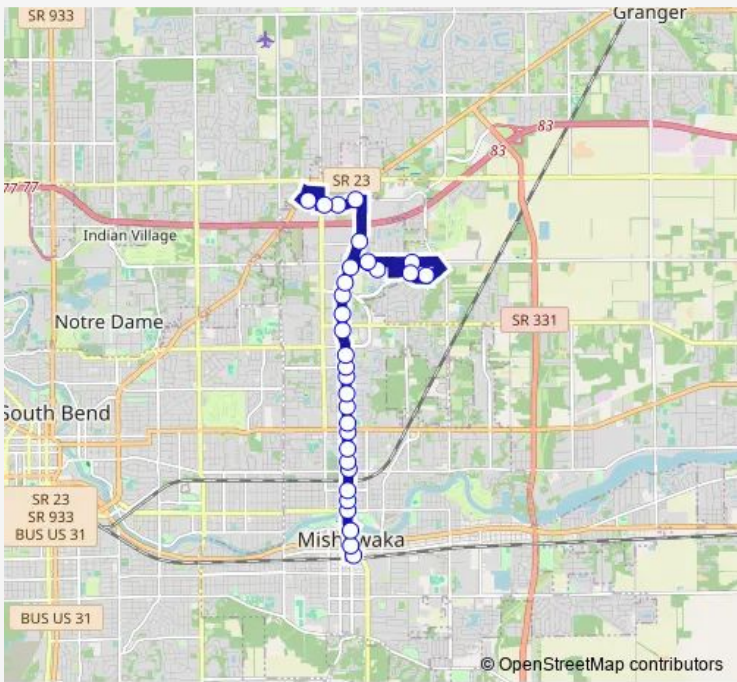

## Bus 15a University Park Mall/Mishawaka (via Main Street)

[Go to website](#)

**Direction**  
 Mishawaka Transfer Center — University Park Mall Entrance 1  
 32 stops  
[Open route schedule](#)

- Mishawaka Transfer Center
- Main St & E. 3rd St.
- Main St & N. Church St
- Main & Mishawaka Ave (in)
- Main & Lawrence (in)
- Main & Broadway - Battell Center
- Main & Jefferson (out)
- Main & Donaldson
- Main & Omer (out)
- Main & Russ (out)
- Main & Mckinley (out)
- Main & Leyte (out)
- Main & Palau (out)
- Main & Village Drive
- Main & Catalpa Dr
- Main & Red Coach Dr
- Main at Red Lobster (out)
- Main at Scotty's Brewhouse - Princess City Plaza
- Main & Edison Lakes Pkwy
- Emergency Room - St Joseph Regional Medical Center
- Main St at Cheddar's

Route schedule  
 Mishawaka Transfer Center — University Park Mall Entrance 1

Monday	—
Tuesday	—
Wednesday	—
Thursday	—
Friday	—
Saturday	14:45-17:45
Sunday	—

Route info  
 Direction: Mishawaka Transfer Center  
 Stops: 32  
 Trip Duration: 0 hour 31 min

15a — University Park Mall/Mishawaka (via Main Street) **BusMaps**

Main at Golden Corral

Douglas Rd & Seneca Dr (in)

Douglas & Creek Point Rd

VA Clinic

Trinity Place & Creek Point Road

Douglas Rd & Seneca Dr (out)

## Route info

Direction: Mishawaka Transfer Center

Stops: 32

Trip Duration: 0 hour 31 min

VA Clinic

Trinity Place & Creek Point Road

Douglas Rd & Seneca Dr (out)

Main St & Indian Ridge Blvd - Indian Lakes Apts.