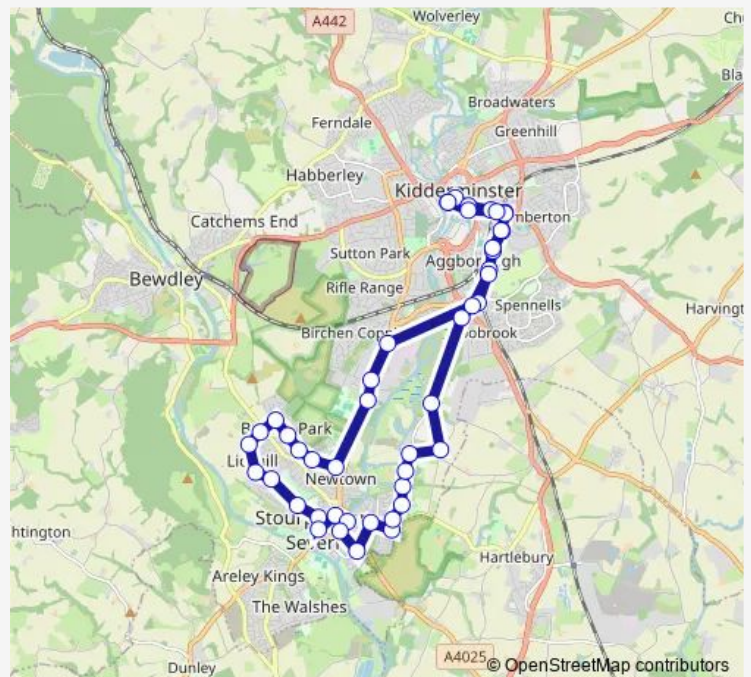

Oxford Street

Kidderminster Railway Station

Lorne Street

Farfield

Chester Road South

Barnetts Lane

Hoobrook Island

Industrial Estate

Thursday 06:35-16:35

Friday 06:35-16:35

Saturday 08:35-16:35

Sunday —

Route info

Direction: Kidderminster Bus Station

Stops: 46

Trip Duration: 0 hour 52 min

15A — Kidderminster - Burlish - Stourport - Kidderminster

Park Avenue

Vernon Road

High Street

Vale Road

Mitton Street

Tesco

Resolution Way

Wilden Lane- Hillary Road

Harlech Way

Hoobrook Island

Barnetts Lane

Chester Road South

Farfield

Lorne Street

Railway Station