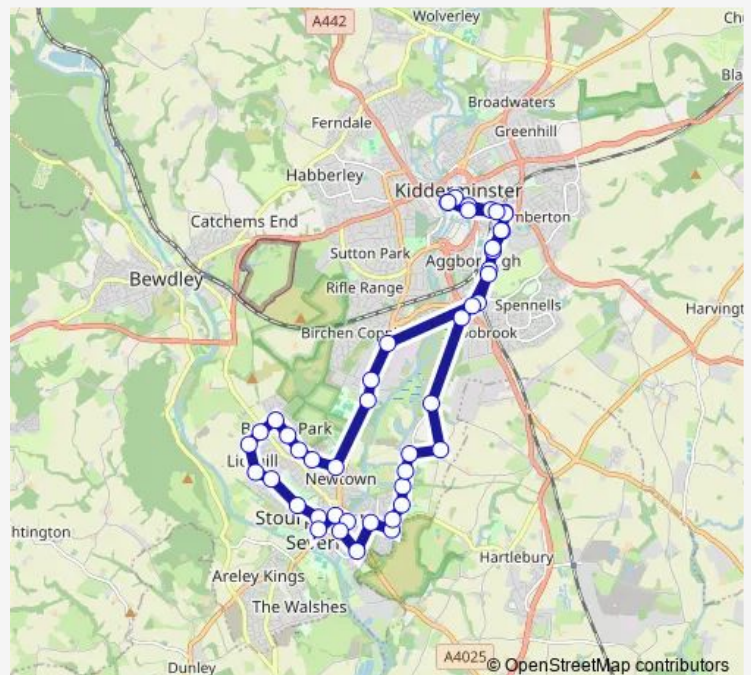

Ribbesford Drive

### Route schedule

Kidderminster Bus Station — Kidderminster Bus Station

Monday 06:35-16:35

Tuesday 06:35-16:35

Wednesday 06:35-16:35

Thursday 06:35-16:35

Friday 06:35-16:35

Saturday 08:35-16:35

### Route info

Direction: Kidderminster Bus Station

Stops: 46

Trip Duration: 0 hour 52 min

15A — Kidderminster - Burlish - Stourport - Kidderminster

Park Avenue

Vernon Road

High Street

Rock Tavern

School

Bigbury Lane

Wilden Top Road

Wilden Lane- Hillary Road

Harlech Way

Hoobrook Island

Barnetts Lane