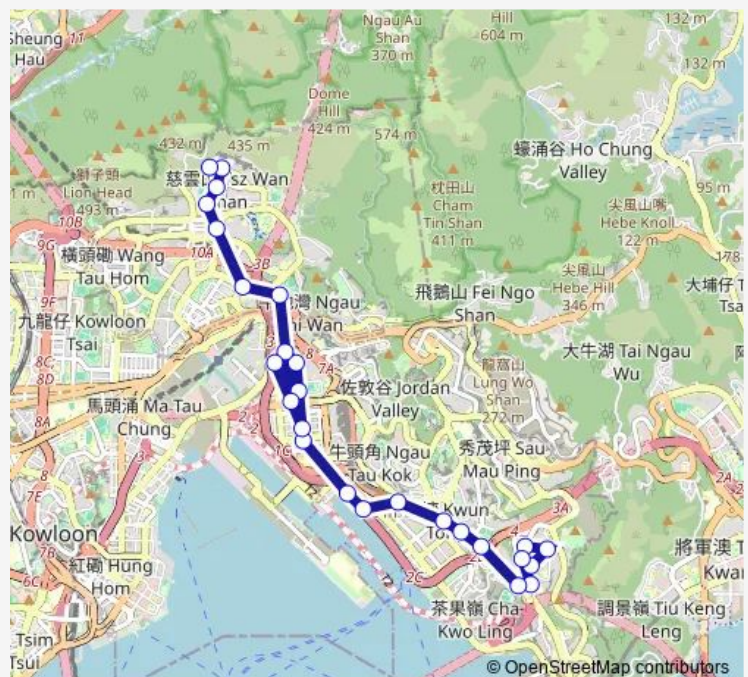

[Ctb] Kowloon BAY Sports Ground, Wang Chiu Road | [Kmb+Ctb] Kowloon BAY Sports Ground /
 Kowloon BAY Sports Ground, Wang Chiu Road | [Kmb] Kowloon BAY Sports Ground

[Kmb+Ctb] KAI LAI Road /
 Kai LAI Road, Wang Kwong Road | [Kmb] KAI LAI Road

Route schedule

[Ctb] TSZ WAN Shan (North) | [Kmb+Ctb] TSZ WAN Shan (North) BUS Terminus /
 Tsz WAN Shan (North) | [Kmb] TSZ WAN Shan (North) BUS Terminus — [Kmb] Ping Tin

Monday	05:50-18:15
Tuesday	05:50-18:15
Wednesday	05:50-18:15
Thursday	05:50-18:15
Friday	05:50-18:15
Saturday	05:50-17:45
Sunday	05:50-16:15

Route info

Direction: [Ctb] TSZ WAN Shan (North) | [Kmb+Ctb] TSZ WAN Shan (North) BUS Terminus /
 Tsz WAN Shan (North) | [Kmb] TSZ WAN Shan (North) BUS Terminus

Stops: 32

Trip Duration: 0 hour 49 min

[Kmb+Ctb] Richland Gardens Shopping Centre/
Richland Gardens Shopping Centre, Wang Kwong Road[[Kmb] Richland Gardens Shopping Centre