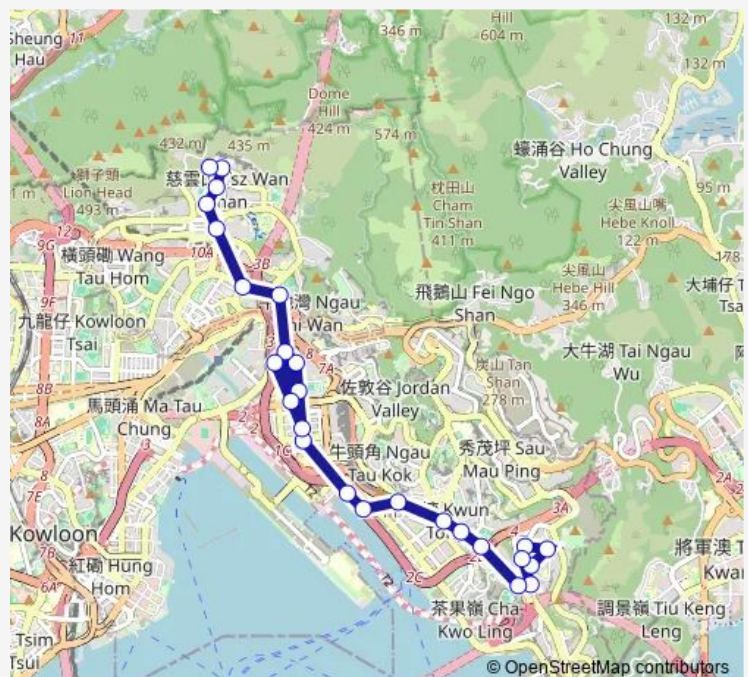

[Ctb] Kowloon BAY Sports Ground, Wang Chiu Road → [Kmb+Ctb] Kowloon BAY Sports Ground /
 Kowloon BAY Sports Ground, Wang Chiu Road → [Kmb] Kowloon BAY Sports Ground

[Kmb+Ctb] KAI LAI Road /
 Kai LAI Road, Wang Kwong Road → [Kmb] KAI LAI Road

Route schedule

[Ctb] TSZ WAN Shan (North) → [Kmb+Ctb] TSZ WAN Shan (North) BUS Terminus /
 Tsz WAN Shan (North) → [Kmb] TSZ WAN Shan (North) BUS Terminus — [Kmb] Ping Tin

Monday	05:50-18:15
Tuesday	05:50-18:15
Wednesday	05:50-18:15
Thursday	05:50-18:15
Friday	05:50-18:15
Saturday	05:50-17:45
Sunday	05:50-16:15

Route info

Direction: [Ctb] TSZ WAN Shan (North) → [Kmb+Ctb] TSZ WAN Shan (North) BUS Terminus /
 Tsz WAN Shan (North) → [Kmb] TSZ WAN Shan (North) BUS Terminus

Stops: 32

Trip Duration: 0 hour 57 min

[Kmb+Ctb] Richland Gardens Shopping Centre/
Richland Gardens Shopping Centre, Wang Kwong Road[[Kmb] Richland Gardens Shopping Centre