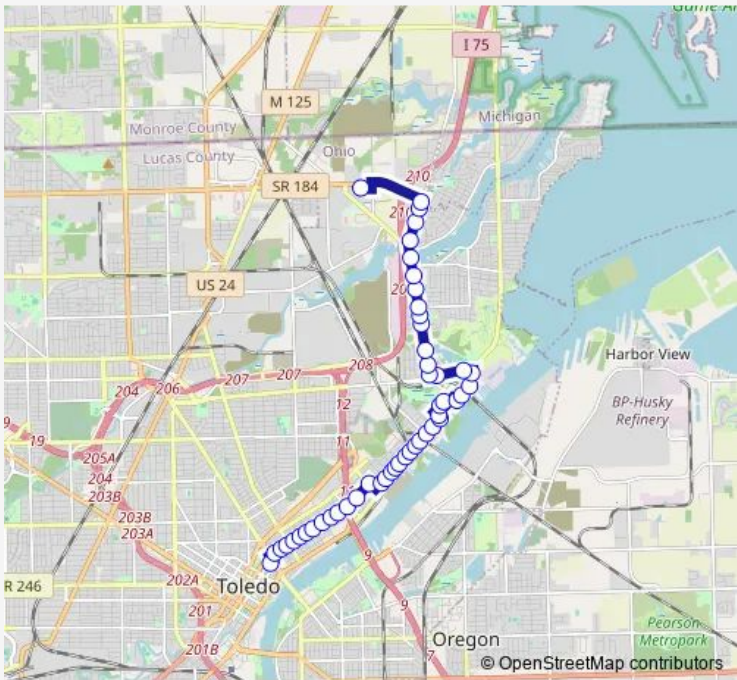

Bus 15a Meijer Alexis via Suder

[Go to website](#)

Direction
 Huron & Orange NE (APT Side) — Alexis Meijer
 49 stops
[Open route schedule](#)

- Huron & Orange NE (APT Side)
- Erie & Walnut Sw
- Erie & Locust Sw
- Erie & Lagrange Sw
- Erie & Elm Sw
- Erie & Chestnut Sw
- Erie & Mulberry Sw
- Erie & Magnolia Sw
- Erie & Bush Sw
- Erie & Stickney Sw
- Erie & Buffalo Sw
- Erie & Ash Sw
- Erie & Buckeye Sw
- Erie & Galena Sw
- Summit & Riverside Se
- Summit & Chicago Se
- Summit & Cincinnati Se
- Summit & Ohio Se
- Summit & Columbus Se
- Summit & Sandusky Se
- Summit & Cleveland Se

Route info
 Direction: Huron & Orange NE (APT Side)
 Stops: 49
 Trip Duration: 0 hour 34 min

15a — Meijer Alexis via Suder BusMaps

Summit & Troy Se

Summit & Albany Se

Summit & New York Se

Summit & Bassett Se

Stops: 46

Trip Duration: 0 hour 35 min

Summit & Troy Ne

Summit & Cleveland Ne

Summit & Sandusky Ne

Summit & Columbus Ne

Summit & Ohio Ne

Summit & Cincinnati Ne

Huron & Chestnut Nw

Huron & Elm Nw

Huron & Lagrange Nw

Huron & Locust Ne

Huron & Cherry Ne

Superior & Orange Ne

Huron & Orange NE (APT Side)

15a Bus time schedules and route maps are available in an offline PDF at busmaps.com. Use the busmaps.com website to see live bus times, train schedule or subway schedule, and step-by-step directions for all public transit in Toledo