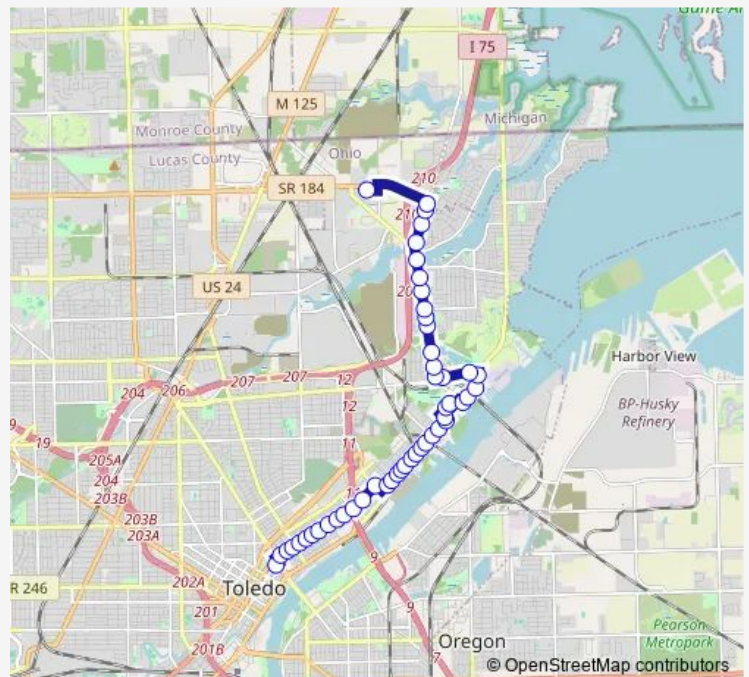

Erie & Buckeye Sw

Erie & Galena Sw

Summit & Riverside Se

Summit & Chicago Se

Summit & Cincinnati Se

Summit & Ohio Se

Summit & Columbus Se

Summit & Sandusky Se

Summit & Cleveland Se

Route schedule

Huron & Cherry (HUB Side) — Alexis Meijer

| | |
|-----------|-------------|
| Monday | 06:30-22:00 |
| Tuesday | 06:30-22:00 |
| Wednesday | 06:30-22:00 |
| Thursday | 06:30-22:00 |
| Friday | 06:30-22:00 |
| Saturday | 09:00-21:00 |
| Sunday | 09:00-18:00 |

Route info

Direction: Huron & Cherry (HUB Side)

Stops: 49

Trip Duration: 0 hour 34 min

15A — Meijer Alexis via Suder

Summit & Troy Se

Summit & Albany Se

Summit & New York Se

Direction: Alexis Meijer

Stops: 46

Trip Duration: 0 hour 35 min

Summit & Troy Ne

Summit & Cleveland Ne

Summit & Sandusky Ne

Summit & Columbus Ne

Summit & Ohio Ne