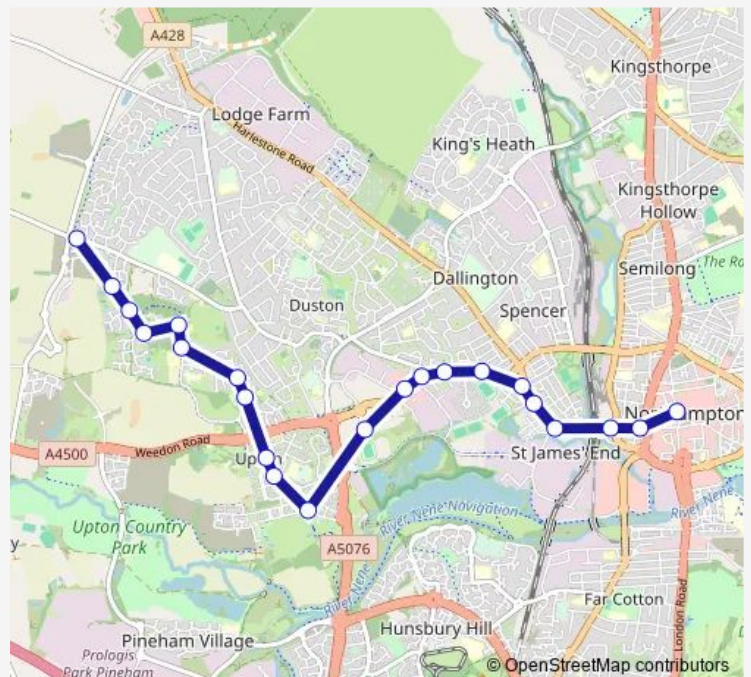

Old Hospital

White House

Dent Close

Route schedule

Northampton Bus Interchange — Weggs Farm Road

Monday —

Tuesday —

Wednesday —

15A — St Giles Park - Town Centre

Direction

Weggs Farm Road — Northampton Bus Interchange

26 stops

[Open route schedule](#)

Weggs Farm Road

Rochelle Way

Beaune Close

Poitiers Court

Weggs Farm Road

Dent Close

White House

Old Hospital

St Mary's House

St Crispin Drive

Kent Road South

Friday

—

Saturday

—

Sunday

09:01-18:06

Route info

Direction: Weggs Farm Road