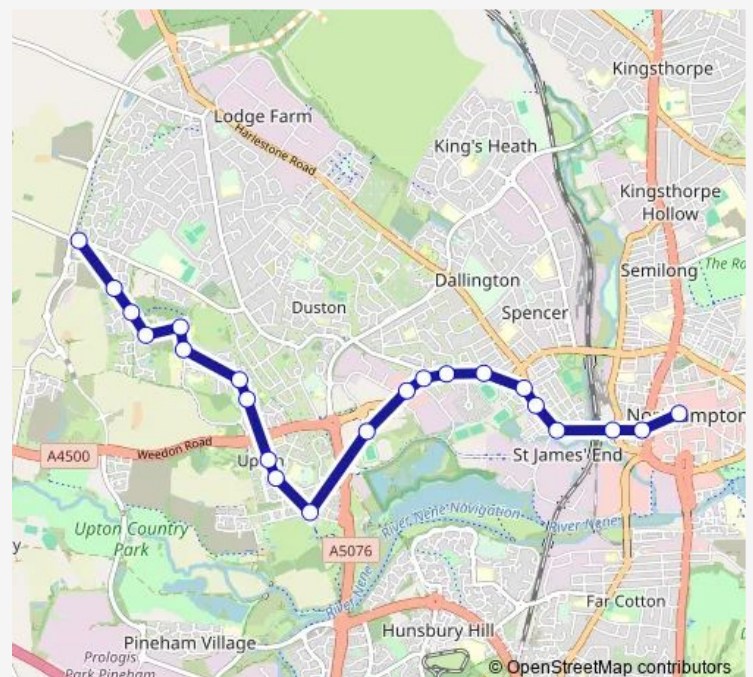

Old Hospital

White House

Dent Close

Route schedule

Northampton Bus Interchange — Weggs Farm Road

Monday —

Tuesday —

Wednesday —

15A — St Giles Park - Town Centre

Direction

Weggs Farm Road — Northampton Bus Interchange

26 stops

[Open route schedule](#)

Weggs Farm Road

Rochelle Way

Beaune Close

Poitiers Court

Weggs Farm Road

Dent Close

White House

Old Hospital

St Mary's House

St Crispin Drive

Kent Road South

Friday

—

Saturday

—

Sunday

09:01-18:06

Route info

Direction: Weggs Farm Road