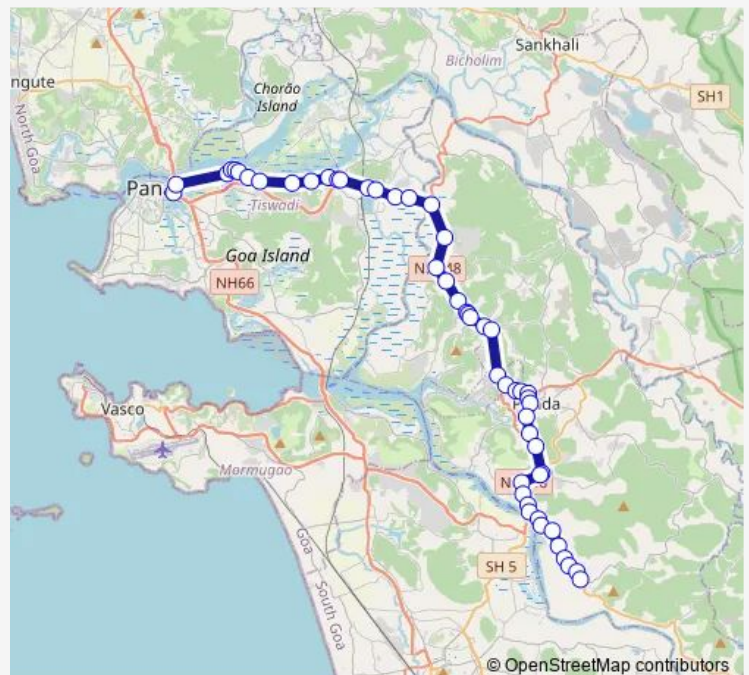

Thursday 20:00

Friday 20:00

Saturday 20:00

Sunday 20:00

Route info

Direction: Panaji KTC Bus Stand

Stops: 51

Trip Duration: 1 hour 20 min