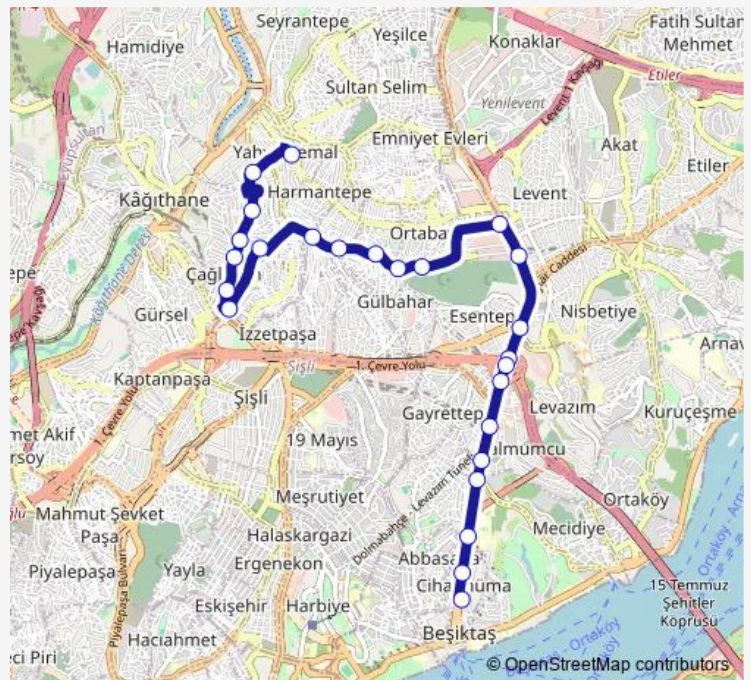

Wednesday 05:45

Thursday 05:45

Friday 05:45

Saturday 05:45

Sunday 05:45

Route info

Direction: Yahya Kemal Mah.

Stops: 25

Trip Duration: 0 hour 25 min

Yahya Kemal-Dere Caddesi-Nobel İlaç Fabrikası2 —
Şişli - Çağlayan - Y.Kemal - Gültepe - 4.Levent

Ertuğrul Sitesi

Yıldız Tek.Ünv.

Barbaros Bulvarı

Barbaros Bulvarı

Direction

Barbaros Bulvari — Yahya Kemal Mah.

25 stops

[Open route schedule](#)

Barbaros Bulvari

Barbaros Bulvari

Minibüs Durađı

Yıldız Tek.Ünv.

Ertuđrul Sitesi

Darphane

Thursday 06:20

Friday 06:20

Saturday 06:20

Sunday 06:20

Route info

Direction: Barbaros Bulvari

Stops: 25

Trip Duration: 0 hour 24 min