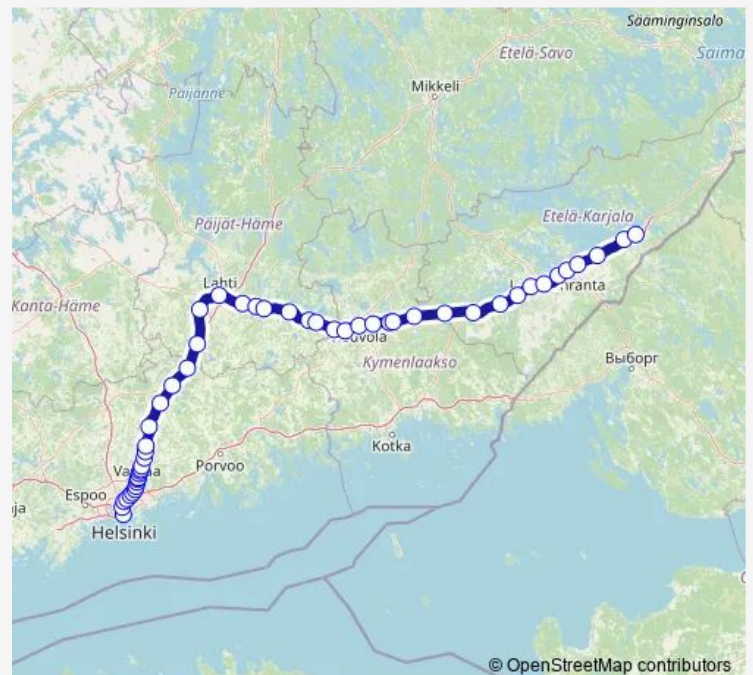

Long Distance Trains S 9 Helsinki - Imatra

[Go to website](#)

Direction

Helsinki — Imatra

50 stops

[Open route schedule](#)

Helsinki

Pasila

Käpylä

Oulunkylä

Pukinmäki

Malmi

Tapanila

Puistola

Tikkurila

Hiekkaharju

Havukoski

Koivukylä

Rekola

Hanala

Korso

Savio

Kerava

Kytömaa

Haarajoki

Korvensuo

Mäntsälä

Route schedule

Helsinki — Imatra

Monday —

Tuesday —

Wednesday 16:19

Thursday —

Friday —

Saturday 16:19

Sunday 16:19

Route info

Direction: Helsinki

Stops: 50

Trip Duration: 2 hour 35 min

■ S 9 — Helsinki - Imatra

BusMaps