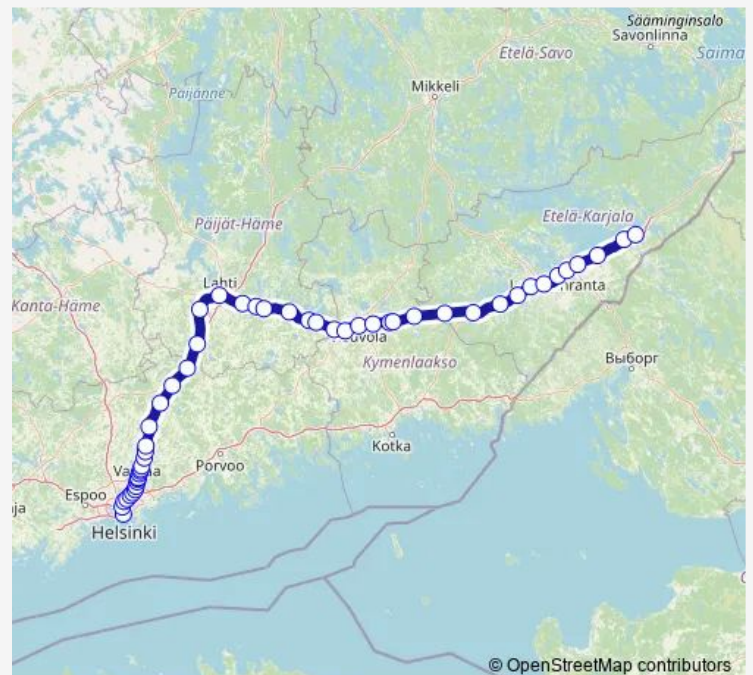

Long Distance Trains S 9 Helsinki - Imatra

[Go to website](#)

Direction

Helsinki — Imatra

50 stops

[Open route schedule](#)

Helsinki

Pasila

Käpylä

Oulunkylä

Pukinmäki

Malmi

Tapanila

Puistola

Tikkurila

Hiekkaharju

Havukoski

Koivukylä

Rekola

Hanala

Korso

Savio

Kerava

Kytömaa

Haarajoki

Korvensuo

Mäntsälä

Route schedule

Helsinki — Imatra

Monday —

Tuesday —

Wednesday —

Thursday —

Friday —

Saturday 16:19

Sunday 16:19

Route info

Direction: Helsinki

Stops: 50

Trip Duration: 2 hour 35 min

■ S 9 — Helsinki - Imatra

BusMaps