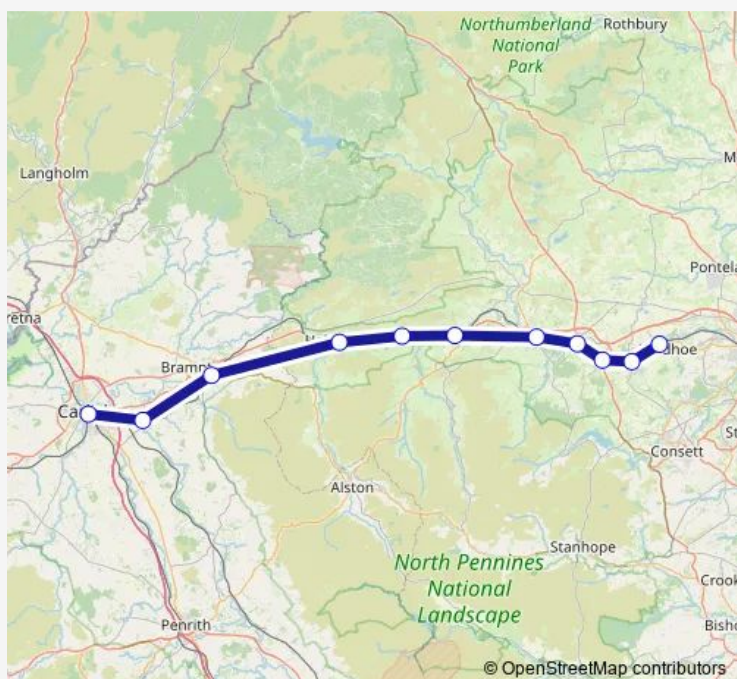

Rail Replacement Bus Service Nt:Car->Pru NT replacement bus service from CAR to Pru

[Go to website](#)

Direction

Carlisle — Prudhoe

11 stops

[Open route schedule](#)

- Carlisle
- Wetheral
- Brampton (Cumbria)
- Haltwhistle
- Bardon Mill
- Haydon Bridge
- Hexham
- Corbridge
- Riding Mill
- Stocksfield
- Prudhoe

Route schedule

Carlisle — Prudhoe

Monday	—
Tuesday	—
Wednesday	—
Thursday	—
Friday	—
Saturday	—
Sunday	07:46

Route info

Direction: Carlisle

Stops: 11

Trip Duration: 2 hour 4 min

■ Nt:Car->Pru — NT replacement bus service from CAR to Pru