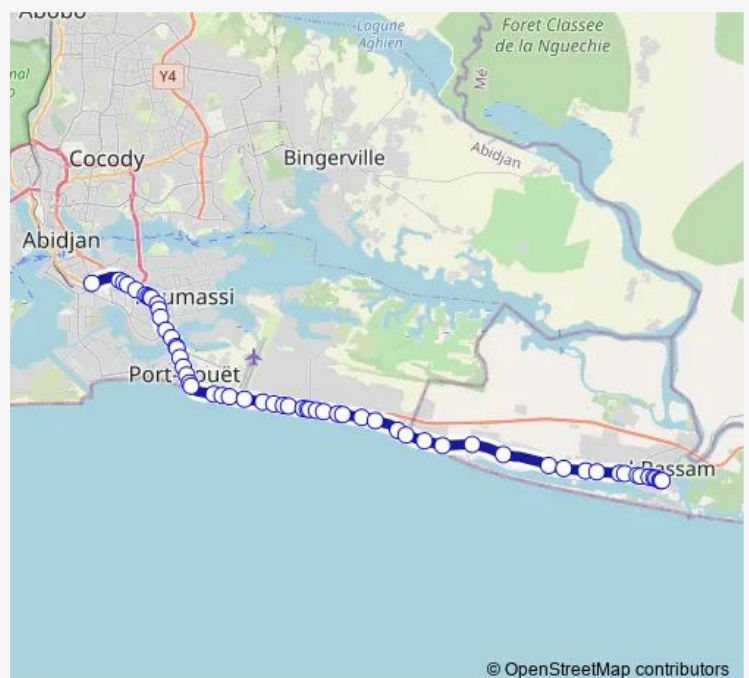

Port-Bouët Phare

### Route schedule

Grand Carrefour de Treichville — Gare 504 et Mini car de Grand-bassam

Monday 06:00

Tuesday 06:00

Wednesday 06:00

Thursday 06:00

Friday 06:00

Saturday 06:00

### Route info

Direction: Grand Carrefour de Treichville

Stops: 58

Trip Duration: 0 hour 51 min

© OpenStreetMap contributors

Carrefour Aéroport

ex Hôtel Vigie

Djeddah

Corridor

Carrefour Chien

Carrefour Abraham

Carrefour Motar

Station Total Route de Bassam

Afriquia

Nourabel

Anani - Rond-point