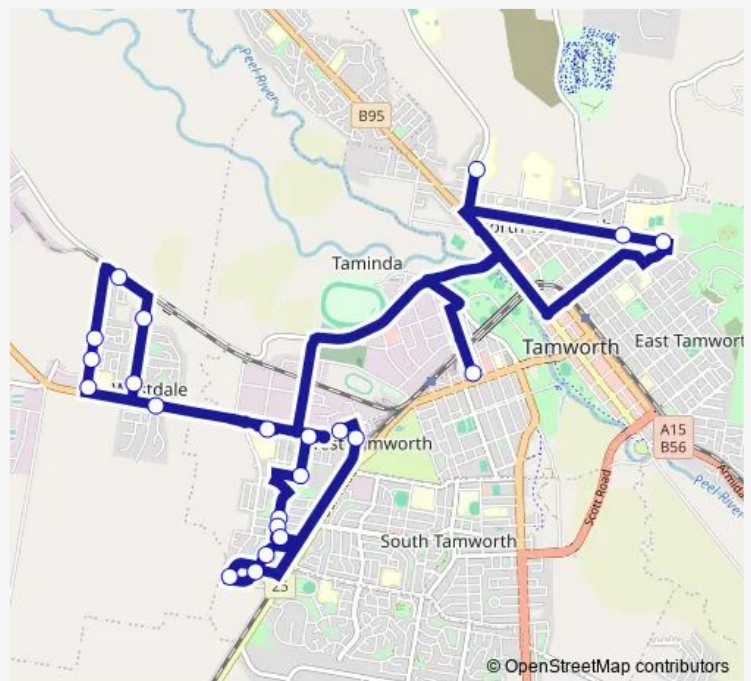

School Bus S214 Dinosaur Bus - Tamworth Schools to West Tamworth via Westdale

[Go to website](#)

Direction

St Joseph's Primary School, Denison St — Gunnedah Rd After Sale St

22 stops

[Open route schedule](#)

Goonan St At Drakeford St

Marathon St Before Mitchell St

Marathon St At Stokes Av

Westdale Public School

Gunnedah Rd At Edinburgh St

Edinburgh St At Southview St

Sussex St At Bourne St

Sussex St At Tingira Av

Green St After Sussex St

Kenny Dr Before Veness St

Kenny Dr At Dewhurst St

Flemming Cres At Kenny Dr

Route schedule

St Joseph's Primary School, Denison St — Gunnedah Rd After Sale St

Monday	15:00
Tuesday	15:00
Wednesday	15:00
Thursday	15:00
Friday	15:00
Saturday	—
Sunday	—

Route info

Direction: St Joseph's Primary School, Denison St

Stops: 22

Trip Duration: 0 hour 59 min

S214 — Dinosaur Bus - Tamworth Schools to West Tamworth via Westdale

Sale St After Stewart Av

Gunnedah Rd After Sale St