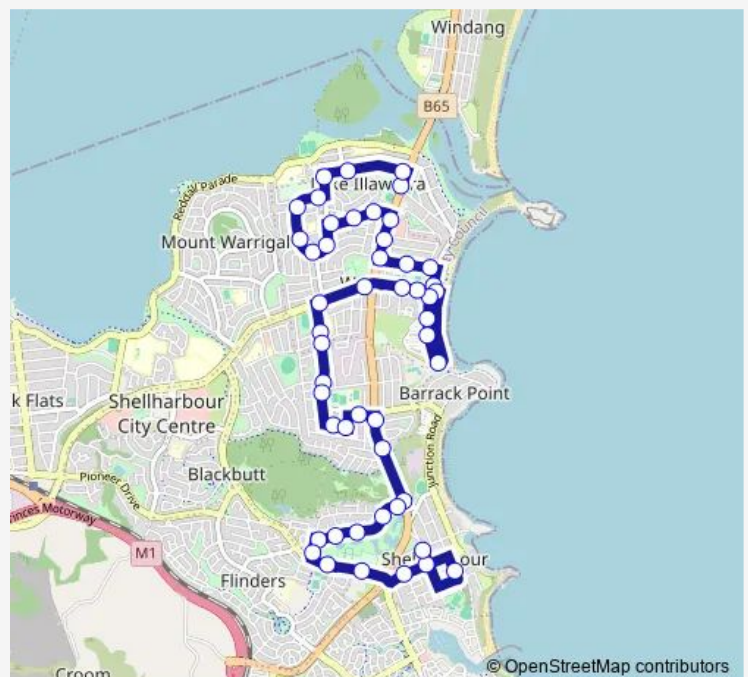

Queen St After King St

Queen St At Short St

Queen St Opp Booth St

Warilla Grove Shops, Shellharbour Rd

Shellharbour Rd After Veronica St

Shellharbour Rd At Woodford Av

Woodford Av At Joan Av

Woodford Av At Stephanie Av

Osborne Pde Before George St

George St After Osborne Pde

Elliott Park, Osborne Pde

Osborne Pde Opp Bucknell St

Route schedule

Shellharbour Rd Opp Peterborough Av — Shellharbour Public School, Mary St

Monday	07:50
Tuesday	07:50
Wednesday	07:50
Thursday	07:50
Friday	07:50
Saturday	—
Sunday	—

Route info

Direction: Shellharbour Rd Opp Peterborough Av

Stops: 49

Trip Duration: 0 hour 35 min

S214 — Stella Maris PS to King St at O'Neill St

Osborne Pde Before Raymond St

Osborne Pde Before George St

George St Opp Stephanie Av

Direction: Stella Maris Catholic Primary School, Wentworth St

Stops: 32

Trip Duration: 0 hour 32 min

Addison Av After Shellharbour Rd

Addison Av Before Stanley St

King St At Addison Av

Bradman Av At Oldfield St