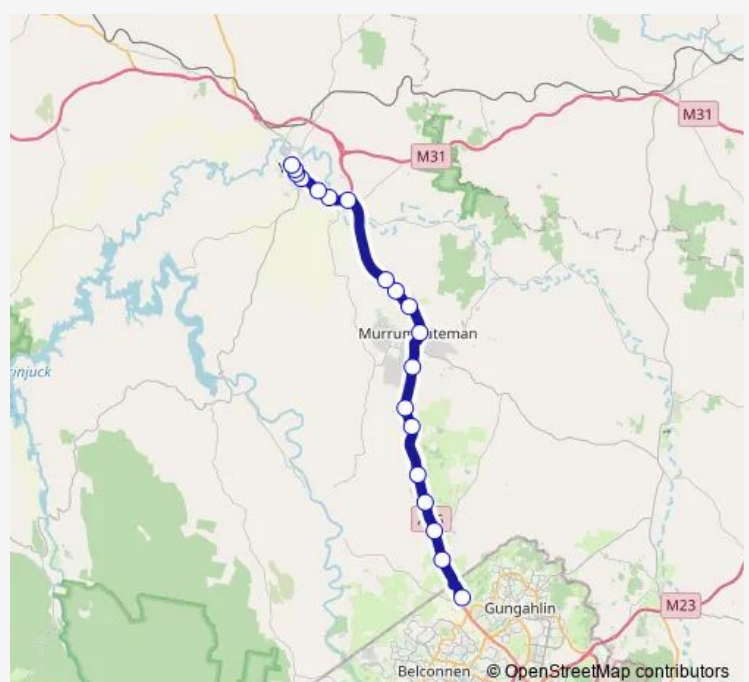

Wednesday 16:05

Thursday 16:05

Friday 16:05

Saturday —

Sunday —

Route info

Direction: Gladstone St Hall

Stops: 19

Trip Duration: 0 hour 44 min

S214 — Daramalan College to Yass Rossi St via Hall Interchange (Eagle Service)

S214 School Bus time schedules and route maps are available in an offline PDF at [busmaps.com](https://busmaps.com). Use the [busmaps.com](https://busmaps.com) website to see live bus times, train schedule or subway schedule, and step-by-step directions for all public transit in Yass