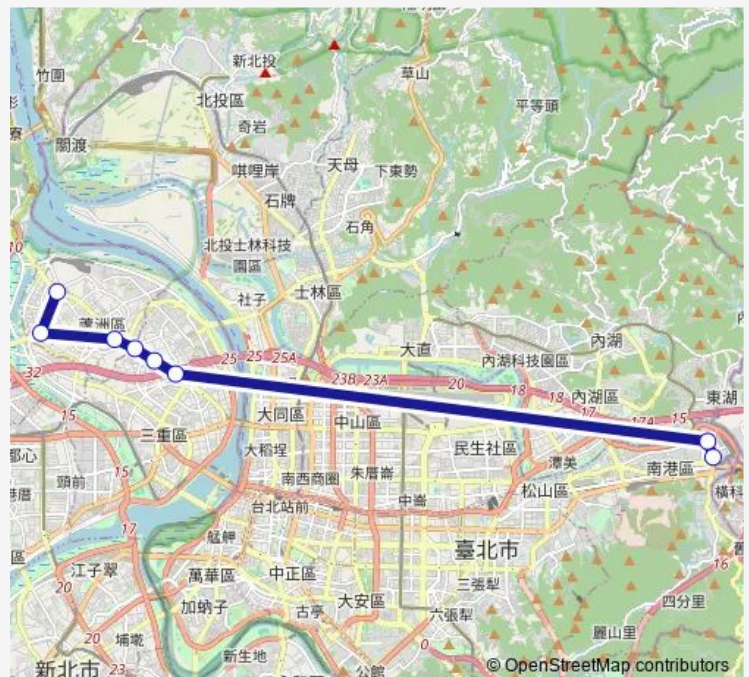

溪墘

徐匯中學

捷運三和國中站

格致中學(三和路)

捷運南港軟體園區站

捷運南港展覽館站(經貿二)

Route schedule

捷運蘆洲站 — 捷運南港展覽館站(經貿二)

Monday 07:20

Tuesday 07:20

Wednesday 07:20

Thursday 07:20

Friday 07:20

Saturday —

Sunday —

Route info

Direction: 捷運蘆洲站

Stops: 8

Trip Duration: 16 hour 40 min

■ 蘆洲-南港 — 捷運蘆洲站-捷運南港展覽館站

蘆洲-南港 Bus time schedules and route maps are available in an offline PDF at busmaps.com. Use the busmaps.com website to see live bus times, train schedule or subway schedule, and step-by-step directions for all public transit in Taipei