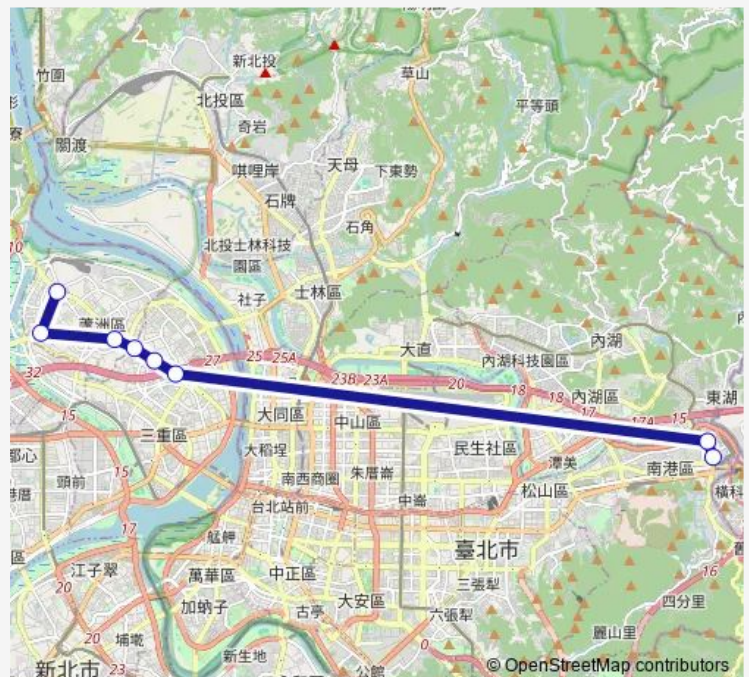

溪墘

徐匯中學

捷運三和國中站

格致中學(三和路)

捷運南港軟體園區站

捷運南港展覽館站(經貿二)

Route schedule

捷運蘆洲站 — 捷運南港展覽館站(經貿二)

Monday 07:20

Tuesday 07:20

Wednesday 07:20

Thursday 07:20

Friday 07:20

Saturday —

Sunday —

Route info

Direction: 捷運蘆洲站

Stops: 8

Trip Duration: 16 hour 40 min

■ 蘆洲-南港 — 捷運蘆洲站-捷運南港展覽館站

蘆洲-南港 Bus time schedules and route maps are available in an offline PDF at busmaps.com. Use the busmaps.com website to see live bus times, train schedule or subway schedule, and step-by-step directions for all public transit in Taipei