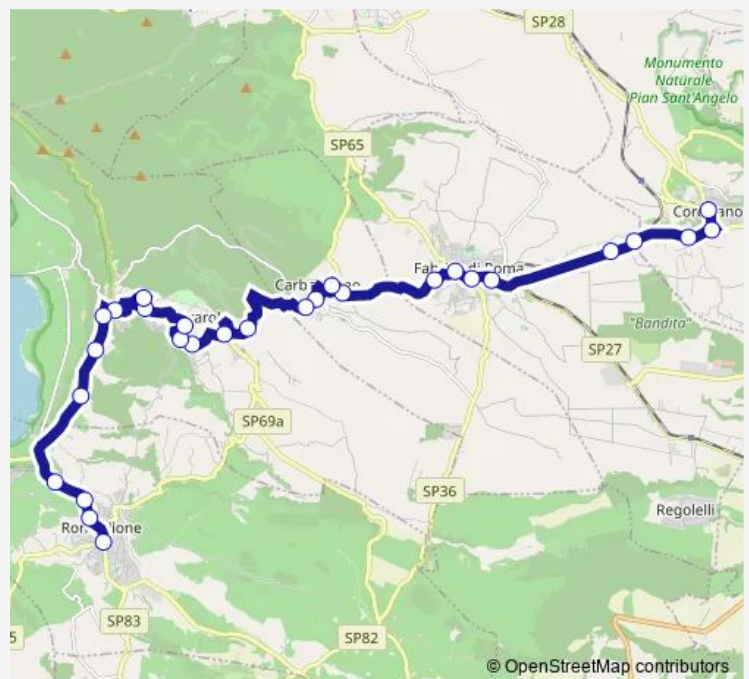

### Route schedule

Corchiano | Via Civita Via Roma # f1856 — Ronciglione | Piazza Mancini # f2536

Monday —

Tuesday —

Wednesday 15:55

Thursday —

Friday —

Saturday 15:10

### Route info

Direction: Corchiano | Via Civita Via Roma # f1856

Stops: 28

Trip Duration: 0 hour 50 min

Corchiano - Ronciglione # Ro66a

Caprarola | Via Cimina (San Rocco) # f2529

Caprarola | Via Cimina (Km 17) # f2530