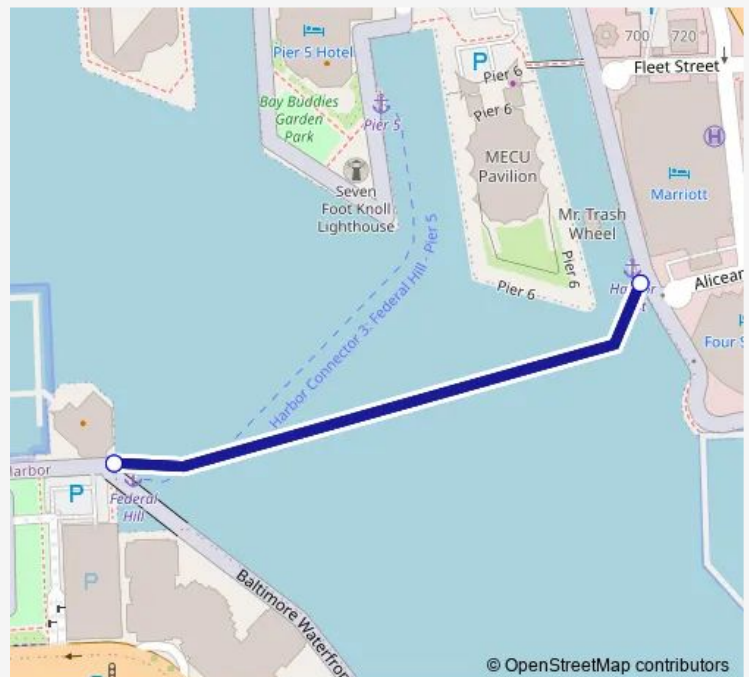

### Direction

Harbor East — Federal Hill

2 stops

[Open route schedule](#)

Harbor East

Federal Hill

### Route schedule

Harbor East — Federal Hill

Monday	06:07-20:03
Tuesday	06:07-20:03
Wednesday	06:07-20:03
Thursday	06:07-20:03
Friday	06:07-20:03
Saturday	—
Sunday	—

### Route info

Direction: Harbor East

Stops: 2

Trip Duration: 0 hour 8 min

**Direction**

Federal Hill — Harbor East

2 stops

[Open route schedule](#)

Federal Hill

Harbor East