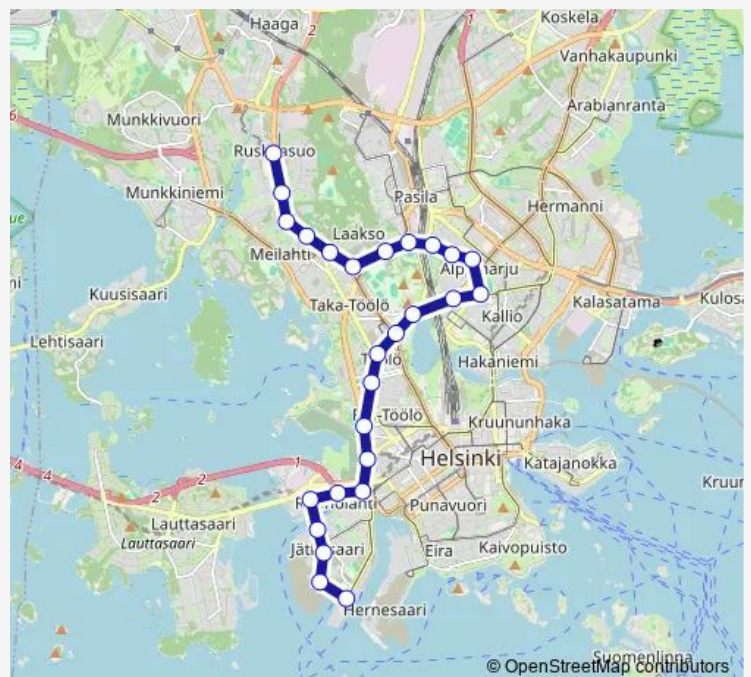

Maria

Itämerenkatu

Ruoholahti (M)

Route schedule

Ruskeasuo — Länsiterm. T2

Monday 05:41-10:21

Tuesday 05:41-10:25

Wednesday 10:14-10:53

Thursday 05:41-10:22

Friday 05:41-07:27

Saturday 08:58-11:27

Sunday 10:21-10:22

Route info

Direction: Ruskeasuo

Stops: 26

Trip Duration: 0 hour 33 min

8T — Ruskeasuo - Sörnäinen (M) - Töölö - Ruoholahti - Länsiterm. **BusMaps**

Kaapelitehdas

Crusellinsilta

Saukonkatu

Kanariankatu

Länsiterm. T2

8T Tram time schedules and route maps are available in an offline PDF at busmaps.com. Use the busmaps.com website to see live bus times, train schedule or subway schedule, and step-by-step directions for all public transit in Helsinki