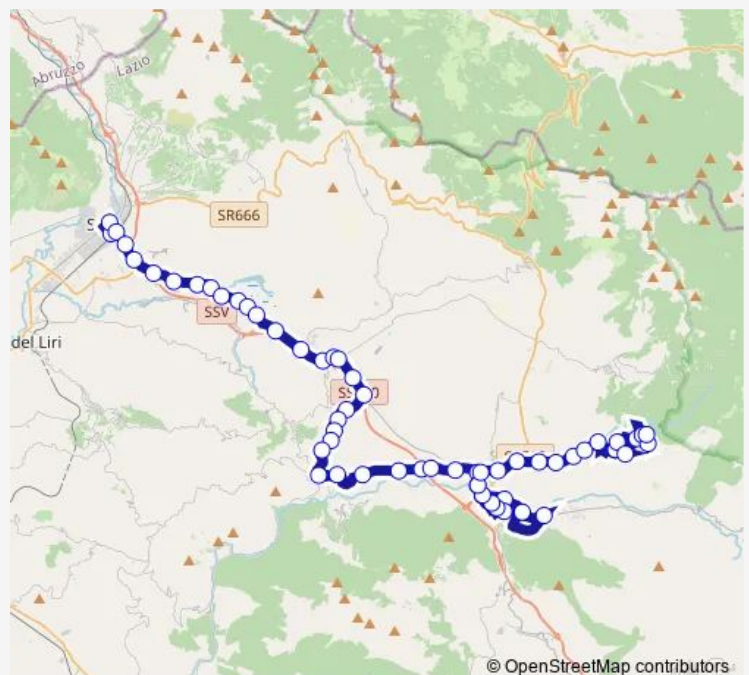

CASALVIERI | Via Vandra (Km 12) # f7278

CASALVIERI | San Leonardo # f7359

CASALVIERI | Fallena # f7360

Route schedule

Sora | Stazione FS # f5890 — PICINISCO | Via Marconi # f7730

Monday 19:20

Tuesday 19:20

Wednesday 19:20

Thursday 19:20

Friday 19:20

Saturday 19:20

Sunday —

Route info

Direction: Sora | Stazione FS # f5890

Stops: 58

Trip Duration: 1 hour 9 min