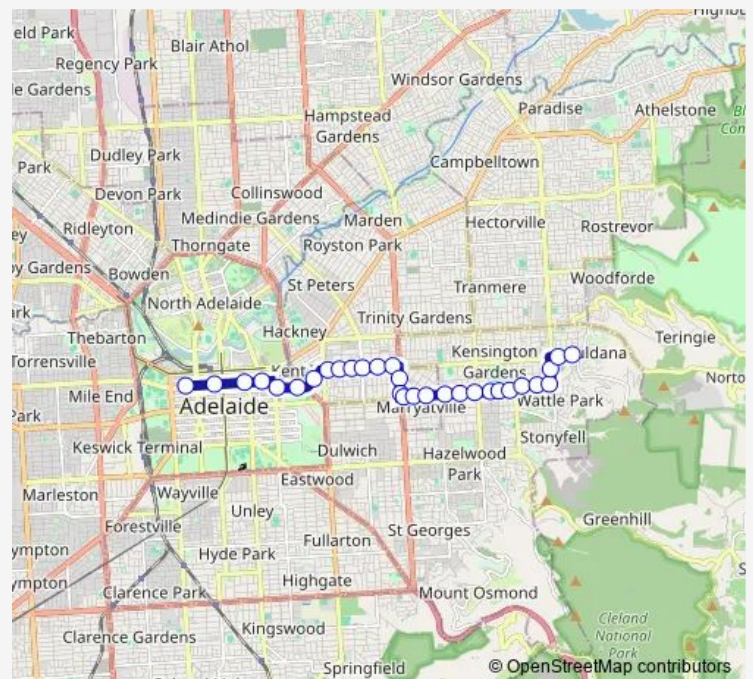

Stop 8 The Parade - North side

Stop 9 The Parade - North side

Stop 10 The Parade - North side

Stop 9 Portrush Rd / Phillips St - East side

Stop 8 Portrush Rd - East side

Stop 7 Kensington Rd - North side

Stop 8 Kensington Rd - North side

### Route schedule

Stop B2 Currie St - North side — Stop 20 The Parade - North side

Monday 14:26

Tuesday 14:26

Wednesday 14:26

Thursday 14:26

Friday 14:26

Saturday —

### Route info

Direction: Stop B2 Currie St - North side

Stops: 30

Trip Duration: 0 hour 35 min

H23 — City to Auldana

Stop 13 Kensington Rd - North side

Stop 14 Kensington Rd - North side

Stop 15 Kensington Rd - North side

## Direction

Stop 20 The Parade - North side — Stop W1 Currie St - South side

32 stops

[Open route schedule](#)

Stop 20 The Parade - North side

Stop 19 The Parade - South side

Stop 18A Penfold Rd - East side