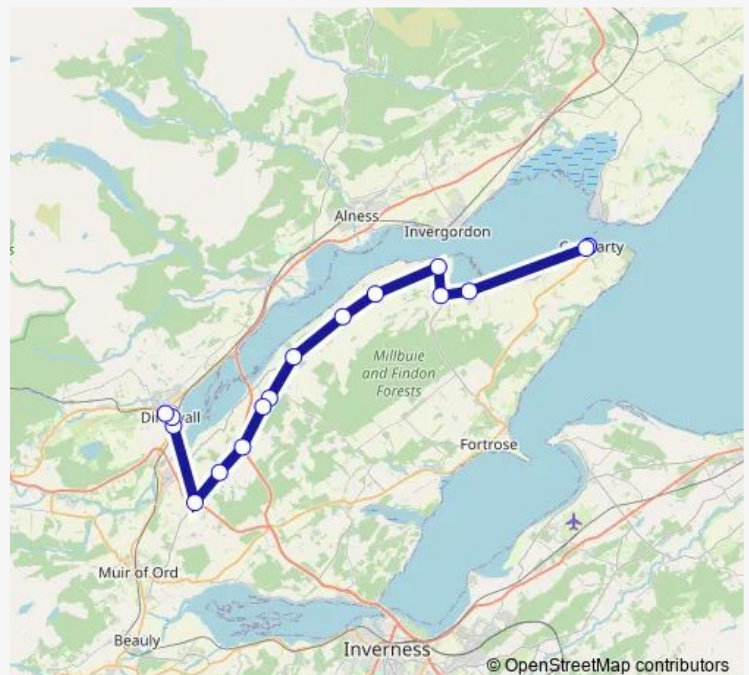

### Route schedule

Victoria Hall — Tesco

Monday 09:25-13:10

Tuesday 10:49

Wednesday 09:25-13:10

Thursday 10:49

Friday 09:25-16:00

Saturday —

### Route info

Direction: Victoria Hall

Stops: 16

Trip Duration: 0 hour 50 min

■ 21C