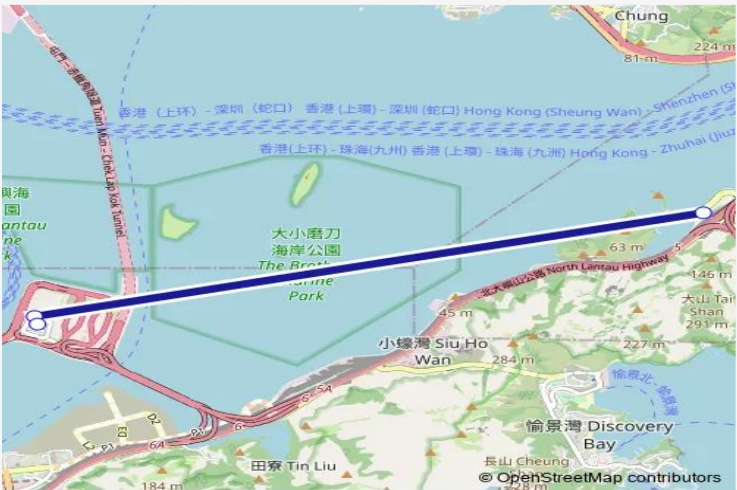

Route schedule

[Ctb] Sunny BAY Station[[Db] Sunny BAY Public Transport Interchange — [Ctb] Hong Kong-Zhuhai-Macao Bridge Hong Kong Port[[Db] Domestic NON-Franchised BUS Pick-UP Area OF Hong Kong-Zhuhai-Macao Bridge (Hong Kong Port) Public Transport Interchange (Pick UP Only)][[Lwb] Hzmb Hong Kong Port[[Nlb] Hzmb Hong Kong Port[[Pi] Domestic NON-Franchised BUS Pick-UP Area OF Hong Kong-Zhuhai-Macao Bridge (Hong Kong Port) Public Transport Interchange

Monday	06:30-01:15⁺¹
Tuesday	06:30-01:15⁺¹
Wednesday	06:30-01:15⁺¹
Thursday	06:30-01:15⁺¹
Friday	06:30-01:15⁺¹
Saturday	06:30-01:15⁺¹
Sunday	06:30-01:15⁺¹

Route info

Direction: [Ctb] Sunny BAY Station[[Db] Sunny BAY Public Transport Interchange

Stops: 3

Trip Duration: 0 hour 21 min

■ B5 — Hong Kong-Zhuhai-Macao Bridge Hong Kong Port - Sunny BAY Station (Omit Disneyland) **BusMaps**