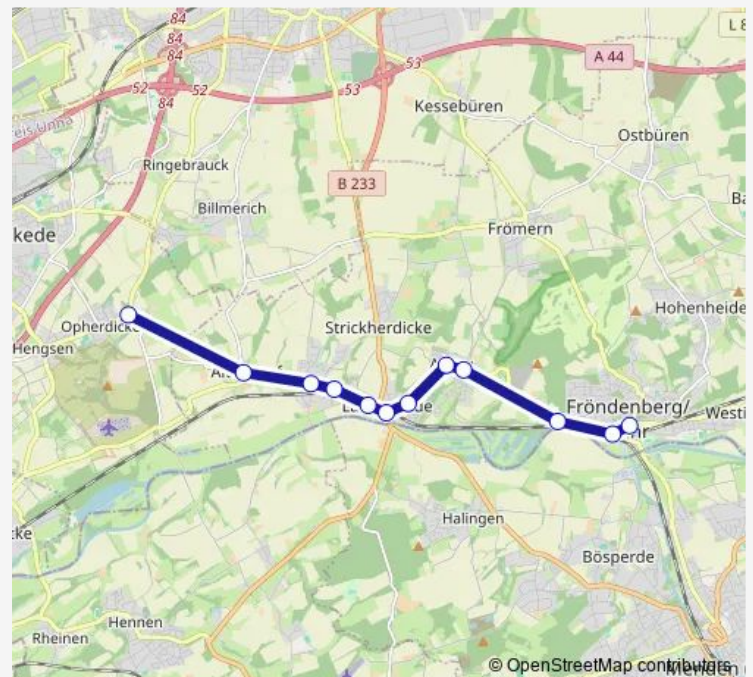

Friday 18:50

Saturday —

Sunday —

Route info

Direction: Fröndenberg, Mitte

Stops: 12

Trip Duration: 0 hour 25 min

■ B5 — Opherdicke, Haus Opherdicke - Fröndenberg, Mitte