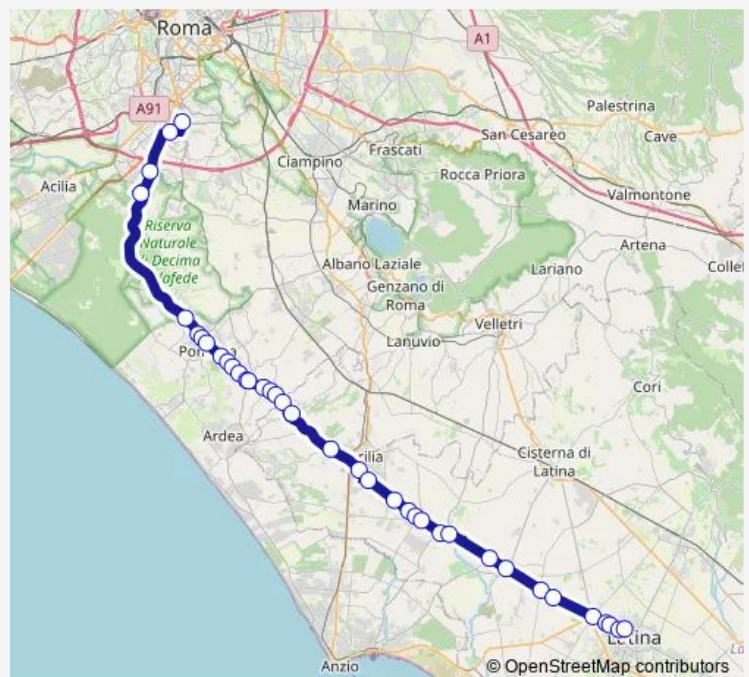

### Route schedule

Roma | Laurentina (Metro B) # f2693 — Latina | Terminal Bus # f3092

Monday 06:55-12:15

Tuesday 06:55-12:15

Wednesday 06:55-12:15

Thursday 06:55-12:15

Friday 06:55-12:15

Saturday 06:45

### Route info

Direction: Roma | Laurentina (Metro B) # f2693

Stops: 37

Trip Duration: 1 hour 15 min

Roma Laurentina - Latina # Lt104d

Aprilia | Via Pontina Via Cagliari # f2739

Aprilia | Via Pontina Via Campo # f2740