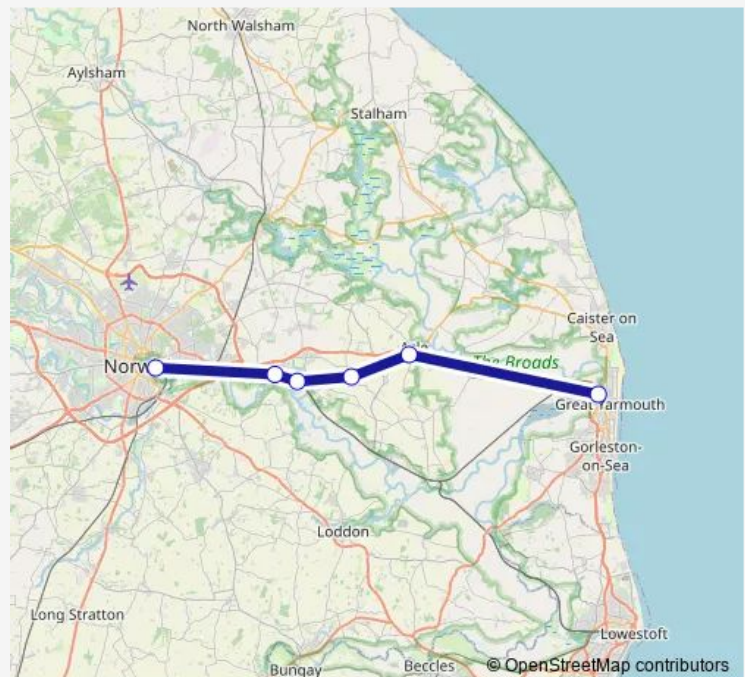

Tuesday 11:36

Wednesday 11:36

Thursday 11:36

Friday 11:36

Saturday 11:36

Sunday —

Route info

Direction: Norwich

Stops: 7

Trip Duration: 0 hour 37 min

■ Le:Nrw->Gym — LE train service from NRW to Gym

Direction

Norwich — Great Yarmouth

7 stops

[Open route schedule](#)

Norwich

Brundall

Buckenham

Cantley

Reedham (Norfolk)

Berney Arms

Great Yarmouth

Route schedule

Norwich — Great Yarmouth

Direction: Norwich

Stops: 7

Trip Duration: 0 hour 38 min

Direction

Norwich — Great Yarmouth

6 stops

[Open route schedule](#)

Norwich