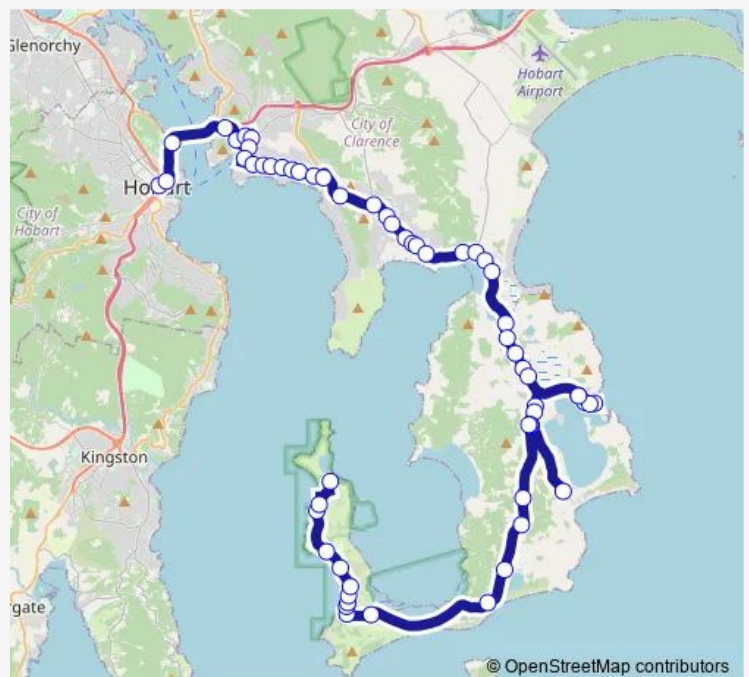

No.2985 South Arm Rd (opp.Rsl Club)

South Arm Rd / Gellibrand Dr

South Arm Rd near Calvert's Lagoon turnoff

Opp. No.2126 South Arm Rd

South Arm Rd near Musk Rd

South Arm Rd near Lazenby Sand

South Arm Rd / Clifton Beach Rd

No.9 Clifton Beach Rd

Bicheno St/Clifton Beach Rd

Route schedule

No.43 Bangor Rd — (Set Down Only) Collins St opp. Elizabeth St Mall

Monday	06:40
Tuesday	06:40
Wednesday	06:40
Thursday	06:40
Friday	06:40
Saturday	—
Sunday	—

Route info

Direction: No.43 Bangor Rd

Stops: 63

Trip Duration: 1 hour 23 min

No.7 Clifton Beach Rd

No.1285 South Arm Rd

South Arm Rd near Delphis Dr Junction

No.71 Cremorne Ave

Friday 08:55-17:30

Saturday 07:55-15:20

Sunday 12:40-15:20

Route info

Direction: Hobart City Interchange Stop A3

Stops: 60

Trip Duration: 1 hour 17 min

Stop 77, No.334 Sth Arm Rd