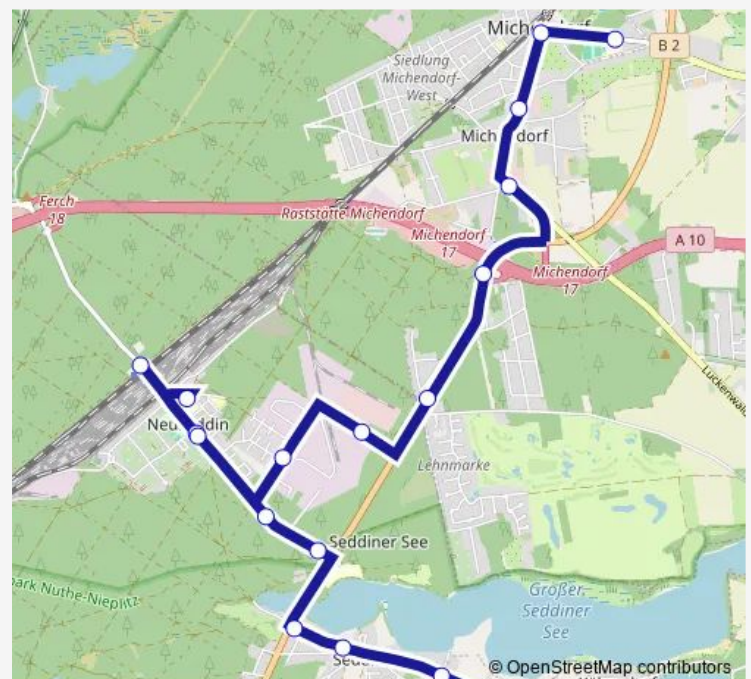

Thursday 05:47-17:47

Friday 05:47-17:47

Saturday —

Sunday —

Route info

Direction: Kähnsdorf, Dorf

Stops: 15

Trip Duration: 0 hour 25 min

Direction

Michendorf, Am Wolkenberg — Kähnsdorf, Dorf

19 stops

[Open route schedule](#)

Michendorf, Am Wolkenberg

Michendorf, Bahnhof

Michendorf, Saarmunder Str.

Michendorf, Luckenwalder Str.

Route info

Direction: Michendorf, Am Wolkenberg

Stops: 19

Trip Duration: 0 hour 31 min

Direction

Kähnsdorf, Dorf — Neuseddin, Schule

9 stops

[Open route schedule](#)

Neuseddin, Schule

Route schedule

Kähnsdorf, Dorf — Neuseddin, Schule

Monday	07:19
Tuesday	07:19
Wednesday	07:19
Thursday	07:19
Friday	07:19
Saturday	—
Sunday	—

Route info

Direction: Kähnsdorf, Dorf

Stops: 9