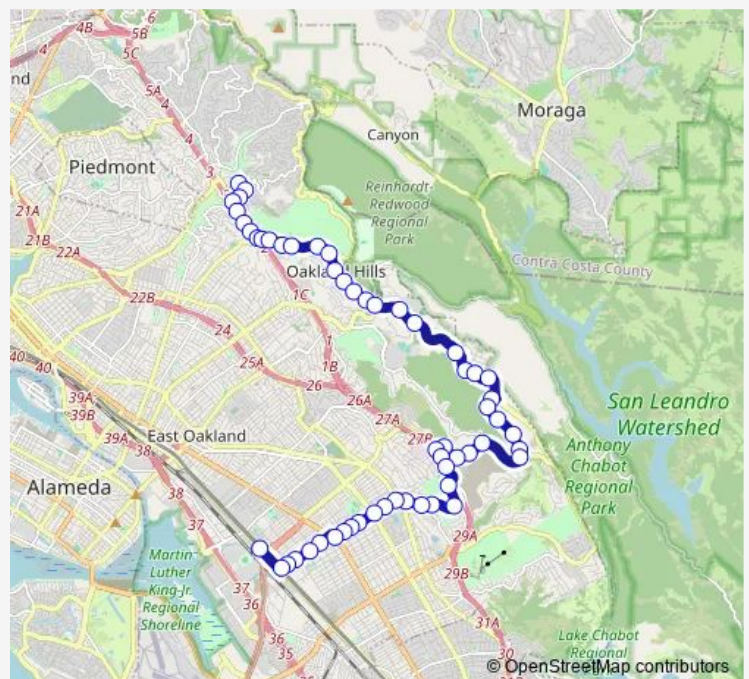

82nd Av & Bancroft Av

82nd Av & Hillside St

82nd Av & Macarthur Blvd

8335 Golf Links Rd

Golf Links Rd & Fontaine St

9120 Fontaine St

Fontaine St & Crest Av (Charles Howard School)

Fontaine St & Overpass (King Estates School)

Mountain Blvd & Fontaine Ct

Mountain Blvd & Shone Av

Keller Av & Greenridge Dr

Route schedule

San Leandro St & Coliseum Bart Walkway — Skyline High School

Monday 07:39

Tuesday 07:39

Wednesday 07:39

Thursday 07:39

Friday 07:39

Saturday —

Sunday —

Route info

Direction: San Leandro St & Coliseum Bart Walkway

Stops: 37

Trip Duration: 0 hour 35 min