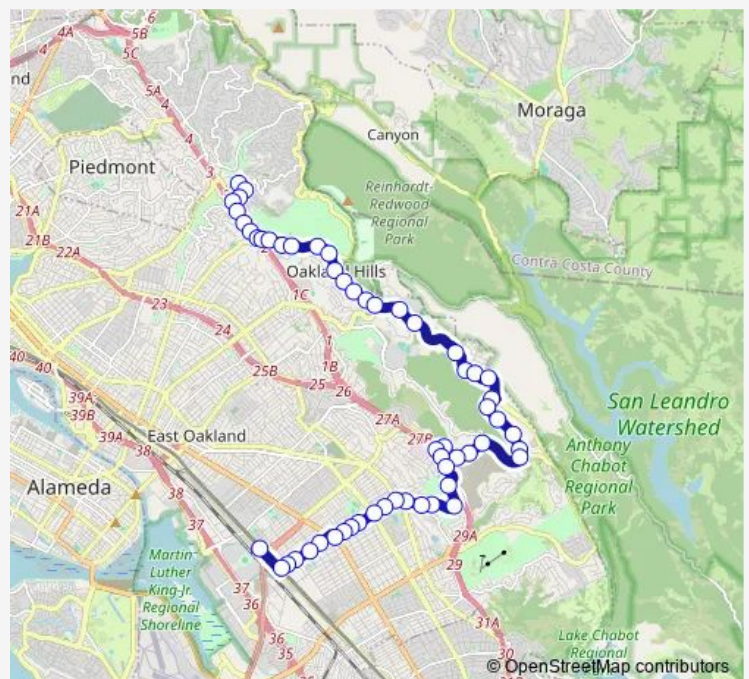

82nd Av & Bancroft Av

82nd Av & Hillside St

82nd Av & Macarthur Blvd

8335 Golf Links Rd

Golf Links Rd & Fontaine St

9120 Fontaine St

Fontaine St & Crest Av (Charles Howard School)

Fontaine St & Overpass (King Estates School)

Mountain Blvd & Fontaine Ct

Mountain Blvd & Shone Av

Keller Av & Greenridge Dr

Route schedule

San Leandro St & Coliseum Bart Walkway — Skyline High School

Monday 07:39

Tuesday 07:39

Wednesday 07:39

Thursday 07:39

Friday 07:39

Saturday —

Sunday —

Route info

Direction: San Leandro St & Coliseum Bart Walkway

Stops: 37

Trip Duration: 0 hour 35 min