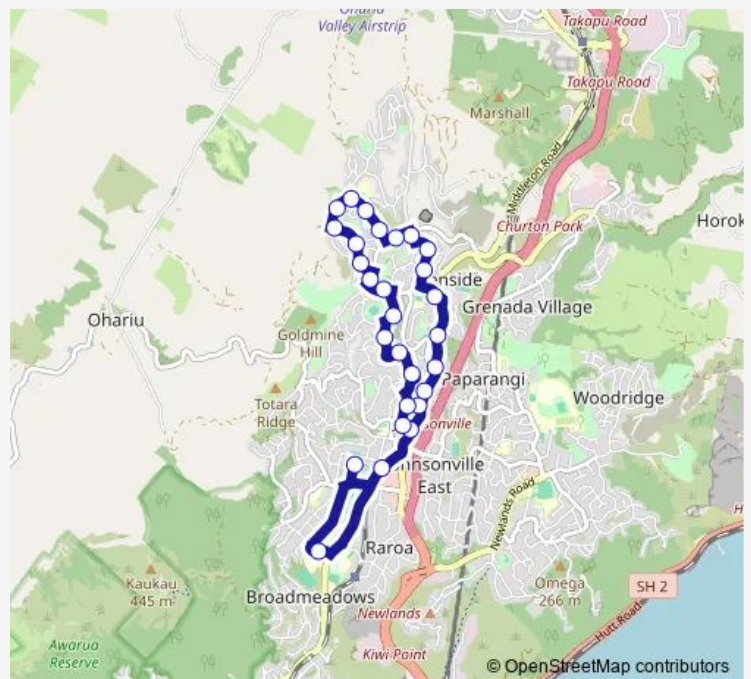

Middleton Road opposite Wingfield Place

Halswater Drive at Dormar Place

Burbank Crescent at Wantwood Street

Burbank Crescent at Longmont Terrace

Lakewood Avenue at Westchester Drive

Westchester Drive (near 111)

Route schedule

St Brigid's School - Phillip Street (school stop) — Bassett Road at Angell Street

Monday	15:05
Tuesday	15:05
Wednesday	15:05
Thursday	15:05
Friday	15:05
Saturday	—
Sunday	—

Route info

Direction: St Brigid's School - Phillip Street (school stop)

Stops: 28

Trip Duration: 0 hour 45 min

646 — St Brigid's School & Onslow College - Johnsonville - Churton Park

Westchester Drive at Waverton Terrace

Lakewood Reserve

Abilene Crescent at Trilids Lane

Cambrian Street opposite Cunliffe Street

Chorley Grove (near 5)

Chorley Grove at Hawtrey Terrace

Bassett Road (near 40)

Bassett Road at Angell Street

646 School Bus time schedules and route maps are available in an offline PDF at [busmaps.com](https://busmaps.com). Use the [busmaps.com](https://busmaps.com) website to see live bus times, train schedule or subway schedule, and step-by-step directions for all public transit in Wellington