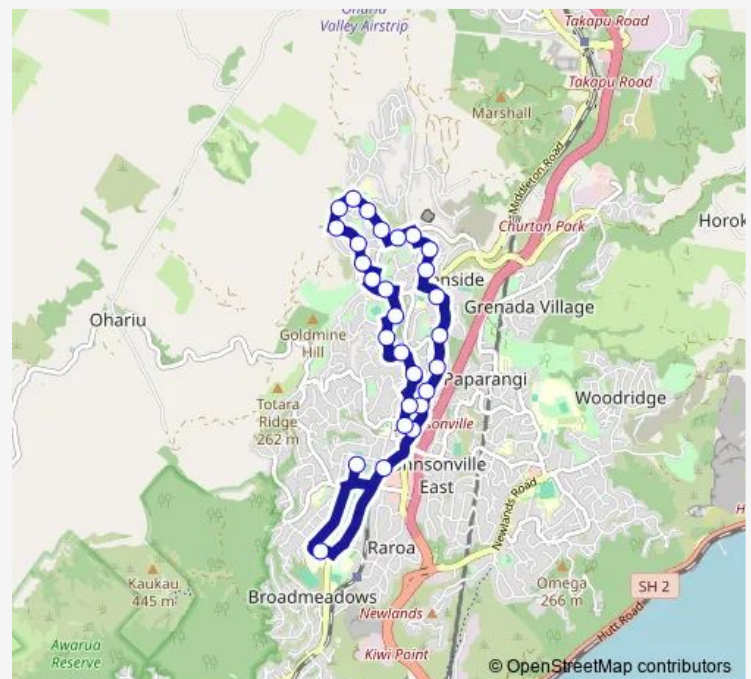

Johnsonville - Stop A

Middleton Road (near 25)

Middleton Road (near 59)

Middleton Road (near 71)

Middleton Road at Churton Drive

Middleton Road opposite Wingfield Place

Halswater Drive at Dormar Place

Burbank Crescent at Wantwood Street

### Route schedule

St Brigid's School - Phillip Street (school stop) — Bassett Road at Angell Street

Monday	15:05
Tuesday	15:05
Wednesday	15:05
Thursday	15:05
Friday	15:05
Saturday	—
Sunday	—

### Route info

Direction: St Brigid's School - Phillip Street (school stop)

Stops: 28

Trip Duration: 0 hour 45 min

646 — St Brigid's School & Onslow College - Johnsonville - Churton Park

Westchester Drive at Waverton Terrace

Lakewood Reserve

Abilene Crescent at Trilids Lane

Cambrian Street opposite Cunliffe Street

Chorley Grove (near 5)

Chorley Grove at Hawtrey Terrace

Bassett Road (near 40)

Bassett Road at Angell Street

646 School Bus time schedules and route maps are available in an offline PDF at [busmaps.com](https://busmaps.com). Use the [busmaps.com](https://busmaps.com) website to see live bus times, train schedule or subway schedule, and step-by-step directions for all public transit in Wellington