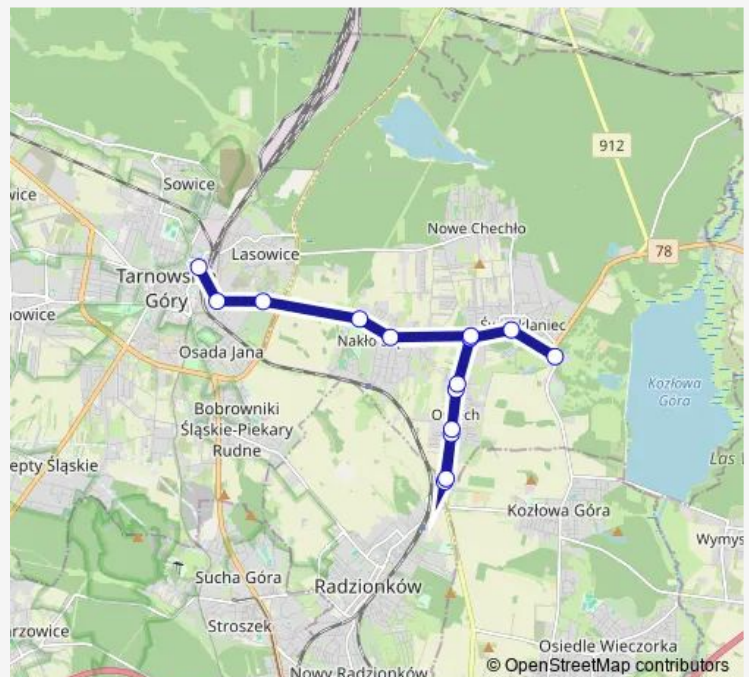

Direction

Świerklaniec Park — Tarnowskie Góry Dworzec

15 stops

[Open route schedule](#)

Świerklaniec Park

Świerklaniec Szkoła

Świerklaniec Radzionkowska [nż]

Orzech Bytomska

Orzech Szkoła

Orzech Kolejowa [nż]

Orzech Kolejowa [nż]

Orzech Szkoła

Orzech Bytomska

Świerklaniec Radzionkowska [nż]

Nakło Śląskie

Nakło Śląskie Pałac

Tarnowskie Góry Księdza Siwca

Tarnowskie Góry Stara

Tarnowskie Góry Dworzec

Route schedule

Świerklaniec Park — Tarnowskie Góry Dworzec

Monday 13:46

Tuesday 13:46

Wednesday 13:46

Thursday 13:46

Friday 13:46

Saturday —

Sunday —

Route info

Direction: Świerklaniec Park

Stops: 15

Trip Duration: 0 hour 30 min