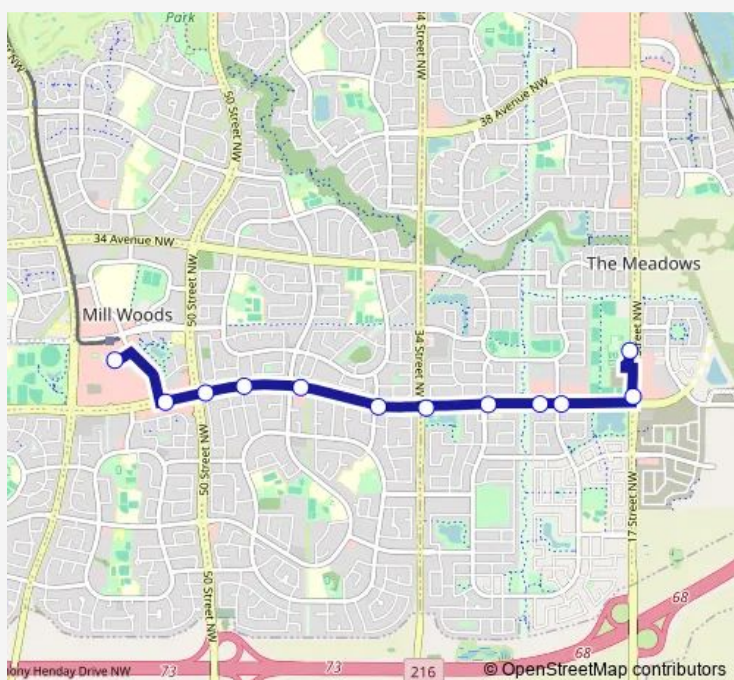

Route schedule

Mill Woods Transit Centre Bay M — Meadows Recreation Centre

Monday 08:33

Tuesday 08:33

Wednesday 08:33

Thursday 08:33

Friday 10:03

Saturday —

Sunday —

Route info

Direction: Mill Woods Transit Centre Bay M

Stops: 12

Trip Duration: 0 hour 12 min

Direction

17 Street & 25 Avenue — Mill Woods Transit Centre Bay A

11 stops

[Open route schedule](#)

17 Street & 25 Avenue

17 Street & 23 Avenue

24 Street & 23 Avenue

25 Street & 23 Avenue

32 Street & 23 Avenue

34 Street & 23 Avenue

38 Street & 23 Avenue

Wednesday 15:25

Thursday 15:25

Friday 15:25

Saturday —

Sunday —

Route info

Direction: 17 Street & 25 Avenue

Stops: 11