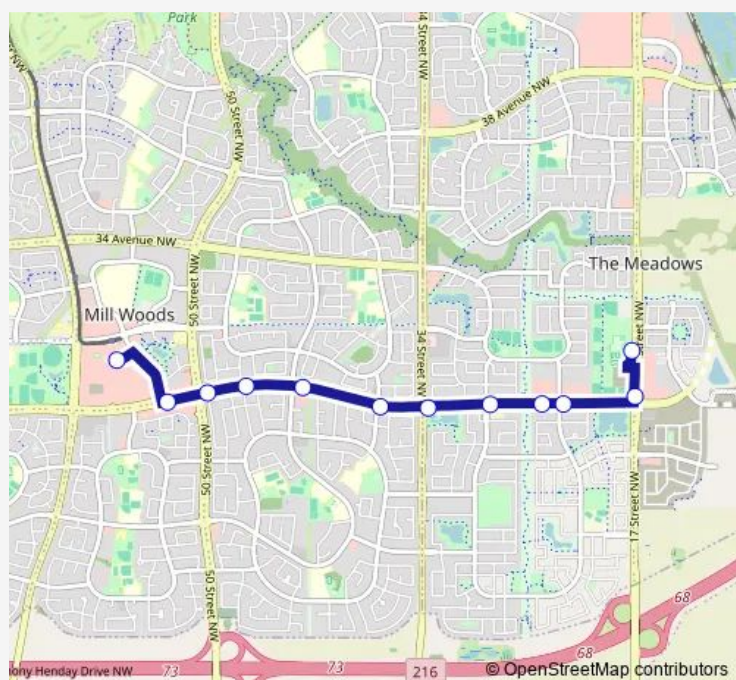

50 Street & 23 Avenue

47 Street & 23 Avenue

Mill Woods Road E & 23 Avenue

38 Street & 23 Avenue

34 Street & 23 Avenue

32 Street & 23 Avenue

24 Street & 23 Avenue

24 Street & 23 Avenue

Friday 10:03

Saturday —

Sunday —

Route info

Direction: Mill Woods Transit Centre Bay M

Stops: 12

Trip Duration: 0 hour 12 min

646 — Elder Dr. Whiskeyjack - Mill Woods

**Direction**

17 Street &amp; 25 Avenue — Mill Woods Transit Centre Bay A

11 stops

[Open route schedule](#)

17 Street &amp; 25 Avenue

17 Street &amp; 23 Avenue

24 Street &amp; 23 Avenue

25 Street &amp; 23 Avenue

32 Street &amp; 23 Avenue

34 Street &amp; 23 Avenue

38 Street &amp; 23 Avenue

Mill Woods Road E &amp; 23 Avenue

47 Street &amp; 23 Avenue

50 Street &amp; 23 Avenue

Mill Woods Transit Centre Bay A

**Route schedule**