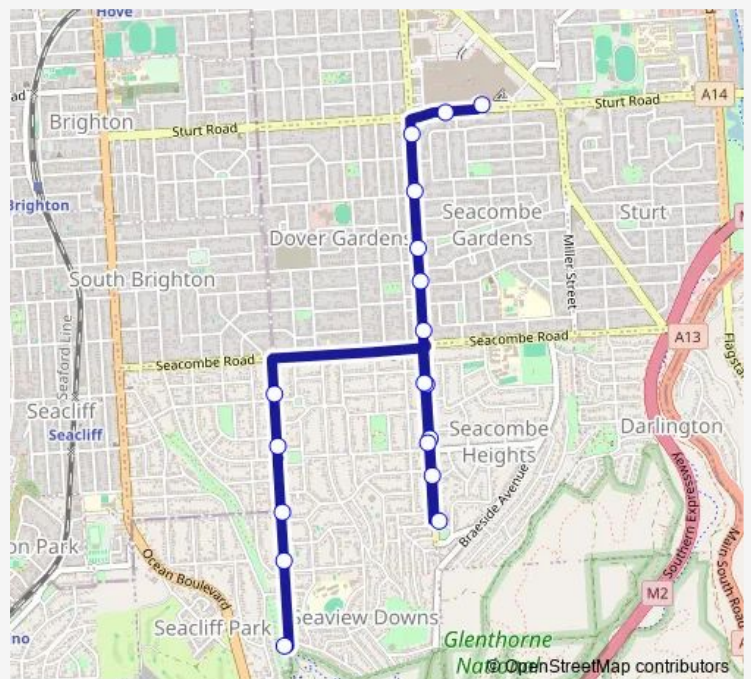

Stop 38 Morphett Rd - East side

Stop 39 Morphett Rd - East side

Stop 40 Morphett Rd - South East side

Stop 38 Morphett Rd - West side

Stop 37 Morphett Rd - West side

Stop 39 Davenport Tce - East side

Stop 40 Davenport Tce - East side

Stop 41 Davenport Tce - East side

Stop 42 Davenport Tce - East side

Stop 43 Davenport Tce - West side

**Route schedule**

Zone D Marion Interchange - South side — Stop 43 Davenport Tce - West side

Monday	07:15-23:27
Tuesday	07:15-23:27
Wednesday	07:15-23:27
Thursday	07:15-23:27
Friday	07:15-23:27
Saturday	07:41-23:27
Sunday	09:16-23:27

**Route info**

Direction: Zone D Marion Interchange - South side

Stops: 18

Trip Duration: 0 hour 10 min

### Direction

Stop 40 Morphett Rd - South East side — Zone D Marion Interchange - South side

10 stops

[Open route schedule](#)

Stop 40 Morphett Rd - South East side

Stop 38 Morphett Rd - West side

Stop 37 Morphett Rd - West side