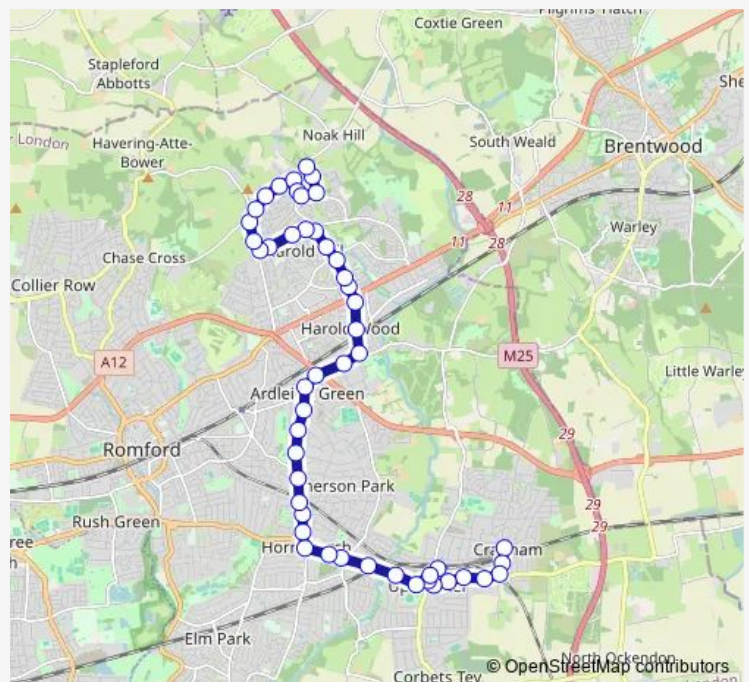

### Direction

Moor Lane Cranham — Wincanton Road Noak Hill

49 stops

[Open route schedule](#)

- Moor Lane Cranham
- Rectory Gardens
- Pond Walk
- Howard Road (Rm14)
- Argyle Gardens
- Tudor Gardens
- Corbets Tey Road
- Gaynes Road
- Upminster Station Forecourt
- Upminster Stn/St Lawrence Road
- St Laurence Church (Rm14)
- Upminster Windmill
- Upminster Bridge
- Hacton Lane
- St Andrew's Church (Rm12)
- Hornchurch Town Centre
- Queen's Theatre
- Burnway
- Emerson Park Station
- Wykeham Avenue
- Haynes Road

### Route schedule

Moor Lane Cranham — Wincanton Road Noak Hill

Monday	15:28-15:36
Tuesday	15:28-15:36
Wednesday	16:28-16:36
Thursday	15:28-15:36
Friday	15:28-15:36
Saturday	—
Sunday	—

### Route info

Direction: Moor Lane Cranham

Stops: 49

Trip Duration: 0 hour 59 min

646 — Noak Hill - - Harold Wood - Hornchurch - Upminster - Cranham

Ayloffs Walk

New City College / Ardleigh Green

Ardleigh Green School

## Route info

Direction: Wincanton Road Noak Hill

Stops: 44

Trip Duration: 0 hour 55 min

Emerson Park Station

Burnway

Queen's Theatre

Hornchurch Town Centre